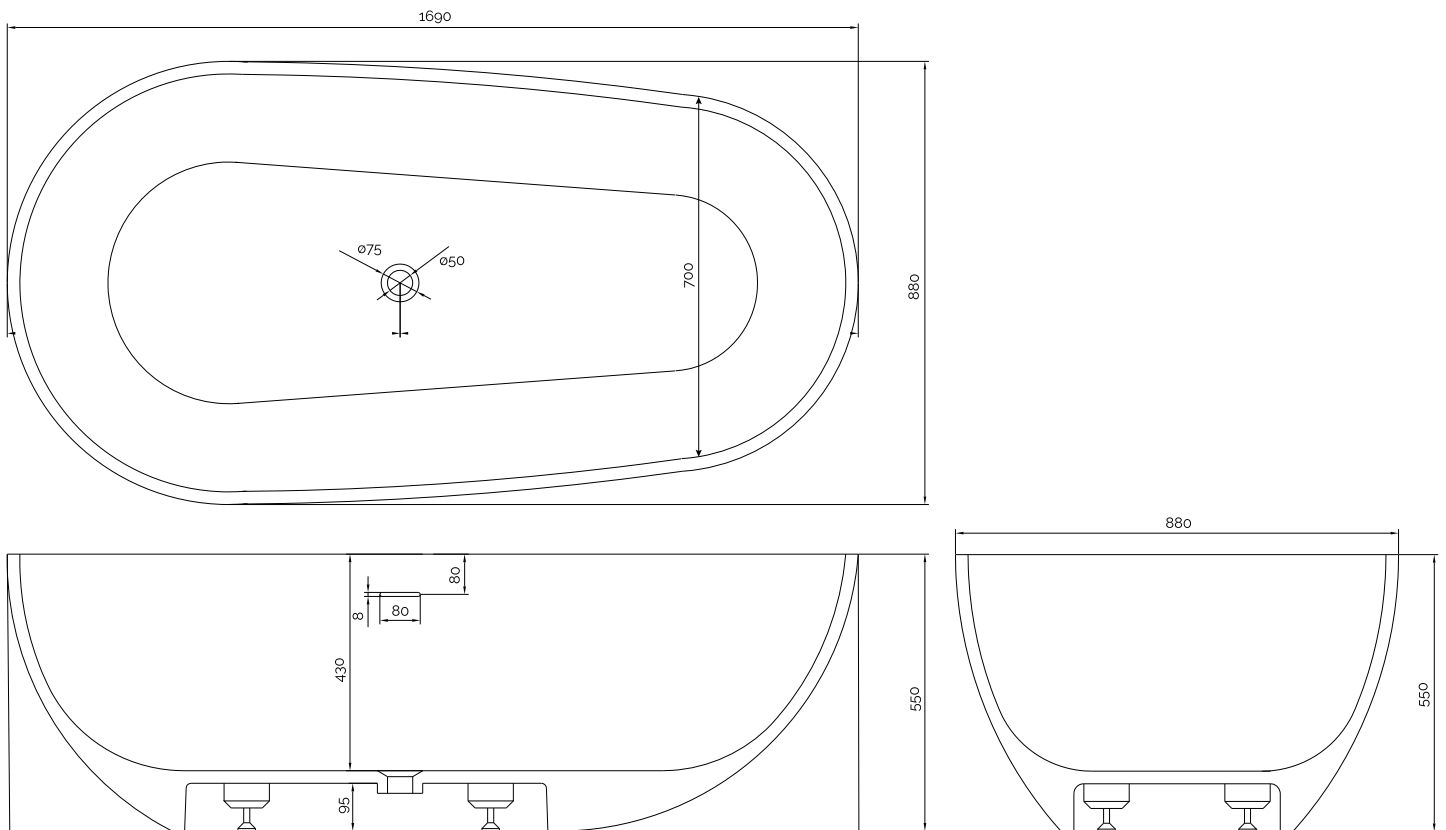

Copenhagen Bath

Roskildevej 394
DK-2610 Rødovre
ALV no.: DK32648622
IBAN: DK8190774584517404
Swift: SPNODK22
contact@copenhagenbath.com
www.copenhagenbath.com

Helsinki amme

SKU: 40030058

Väri:

Litraa:

Koko K/P/S:

Weight:

300 ylivuoto

55cm / 169cm / 88cm

165kg netto

Helsinki amme tiedot:

Please note that there may be a tolerance of ± 5 mm as all products are hand sanded.