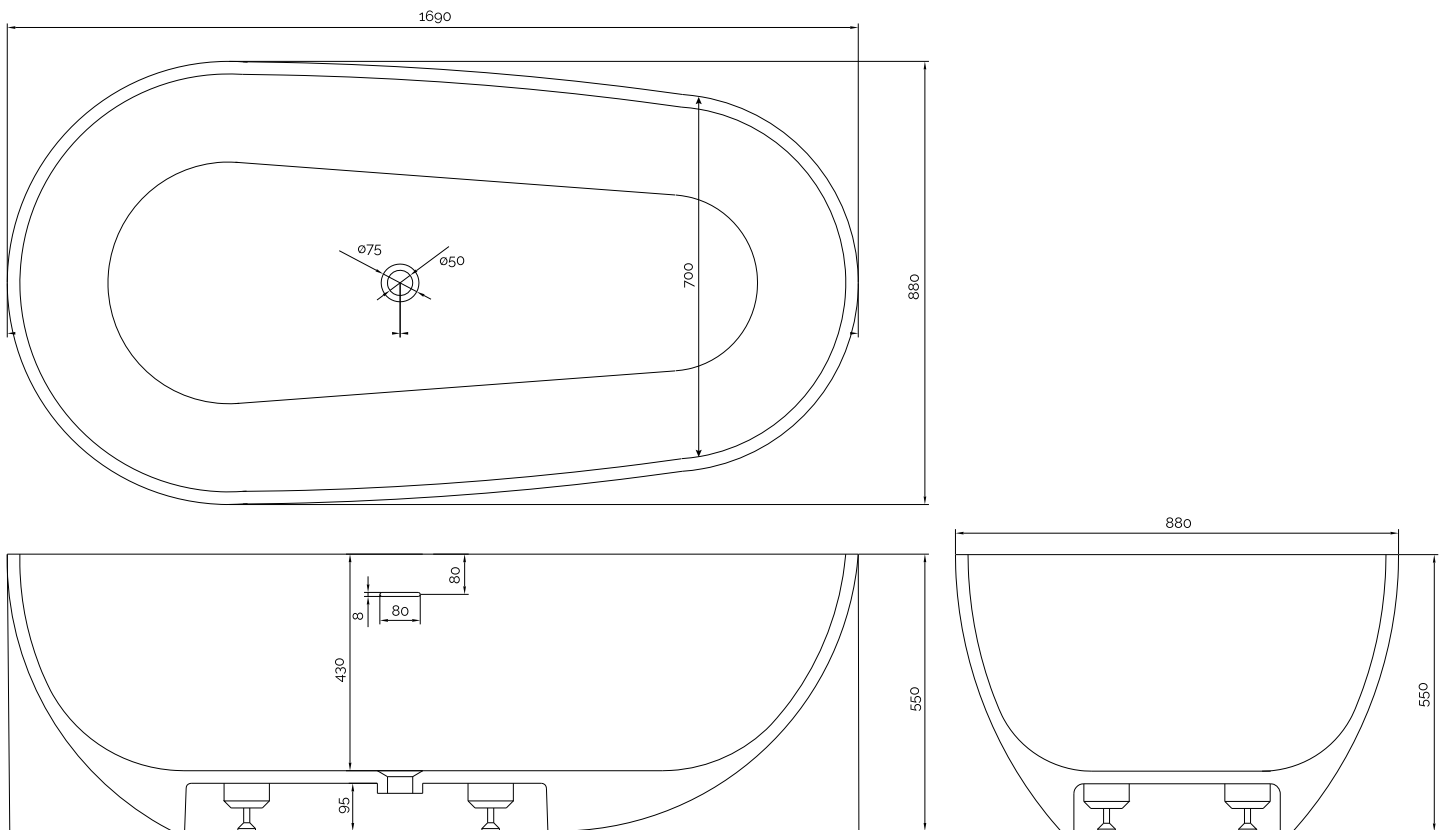

# Helsinki amme

SKU: 40030058

**Väri:**

**Litraa:**

**Koko K/P/S:**

**Weight:**

300 ylivuoto

55cm / 169cm / 88cm

165kg netto

**Helsinki amme tiedot:**

Please note that there may be a tolerance of  $\pm 5$ mm as all products are hand sanded.