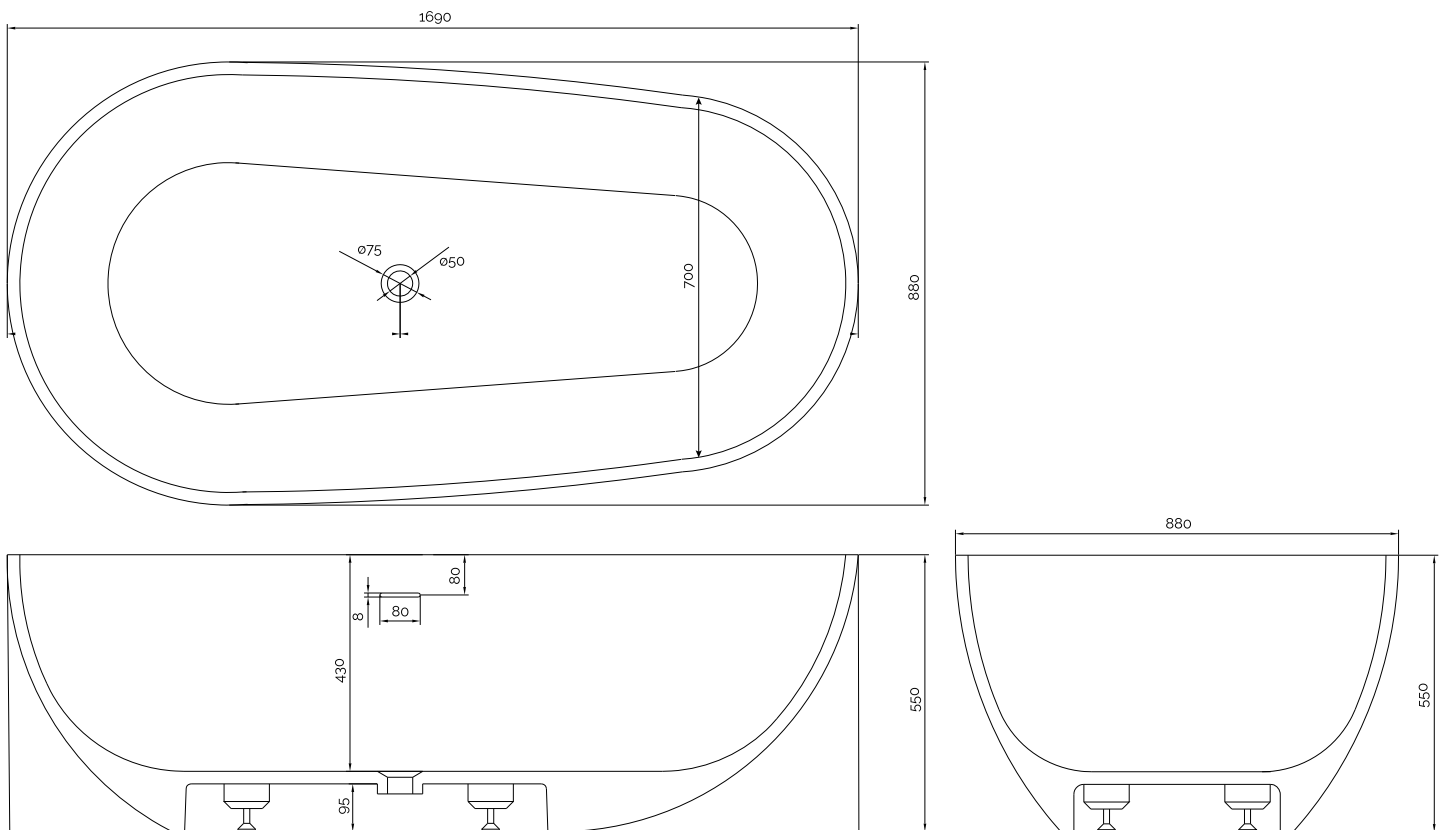

Copenhagen Bath

Bækkeskovvej
DK-2665 Vallensbæk Strand
CVR: DK32648622
Telefon: (+45) 3696 0747
contact@copenhagenbath.com
www.copenhagenbath.com

Helsinki bathtub

SKU: 40030058

Colour:

Litre:

300 overflow

Size:

55cm / 169cm / 88cm

Weight:

165kg netto

Helsinki bathtub details:

Please note that there may be a tolerance of ± 5 mm as all products are hand sanded.