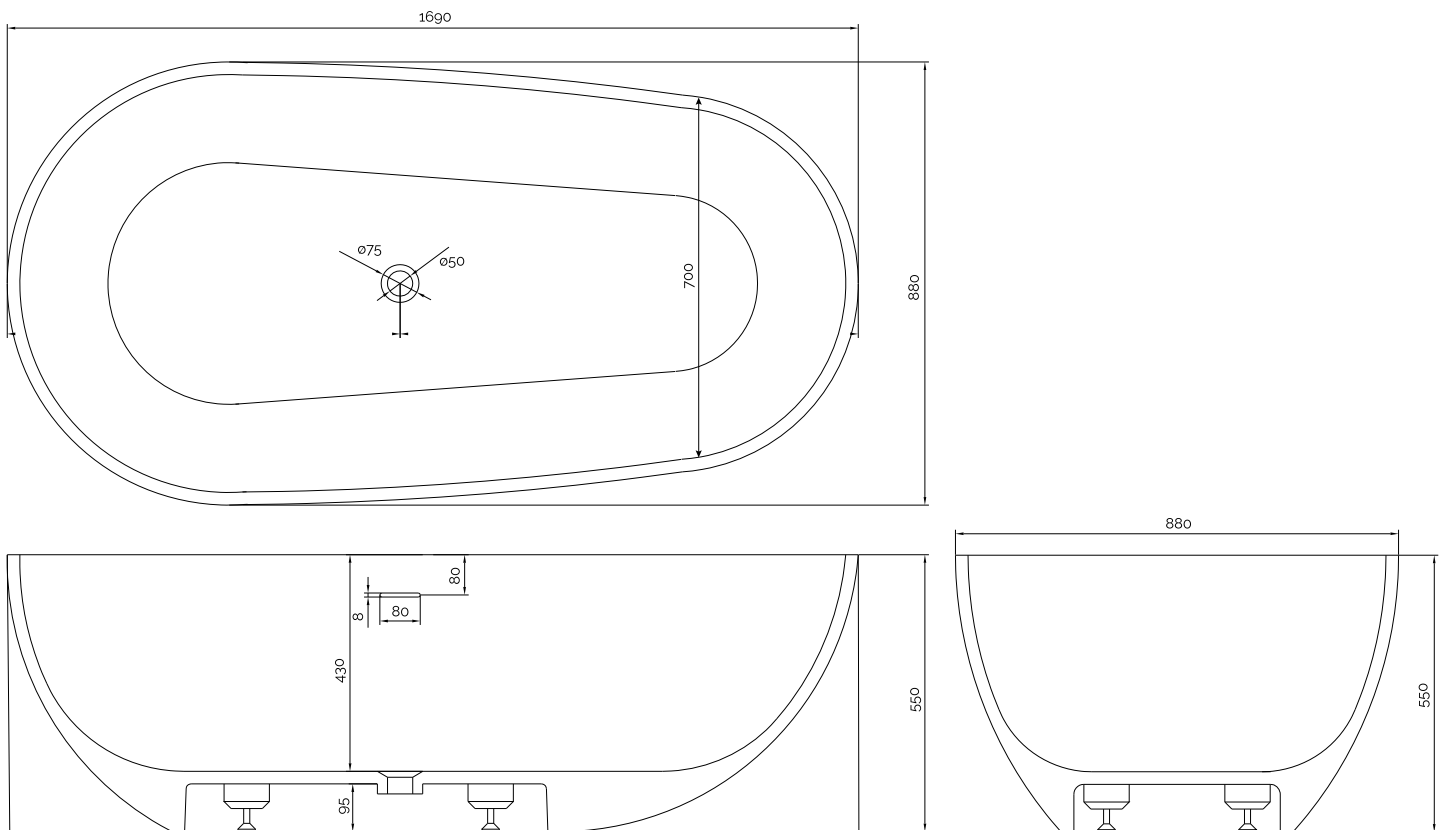

Copenhagen Bath

Roskildevej 394
DK-2610 Rødovre
VAT.No.: DK32648622
Phone: (+45) 3696 0747
contact@copenhagenbath.com
www.copenhagenbath.com

Helsinki bathtub

SKU: 40030058

Colour:

Litre:

300 overflow

Size:

55cm / 169cm / 88cm

Weight:

165kg netto

Helsinki bathtub details:

Please note that there may be a tolerance of ± 5 mm as all products are hand sanded.