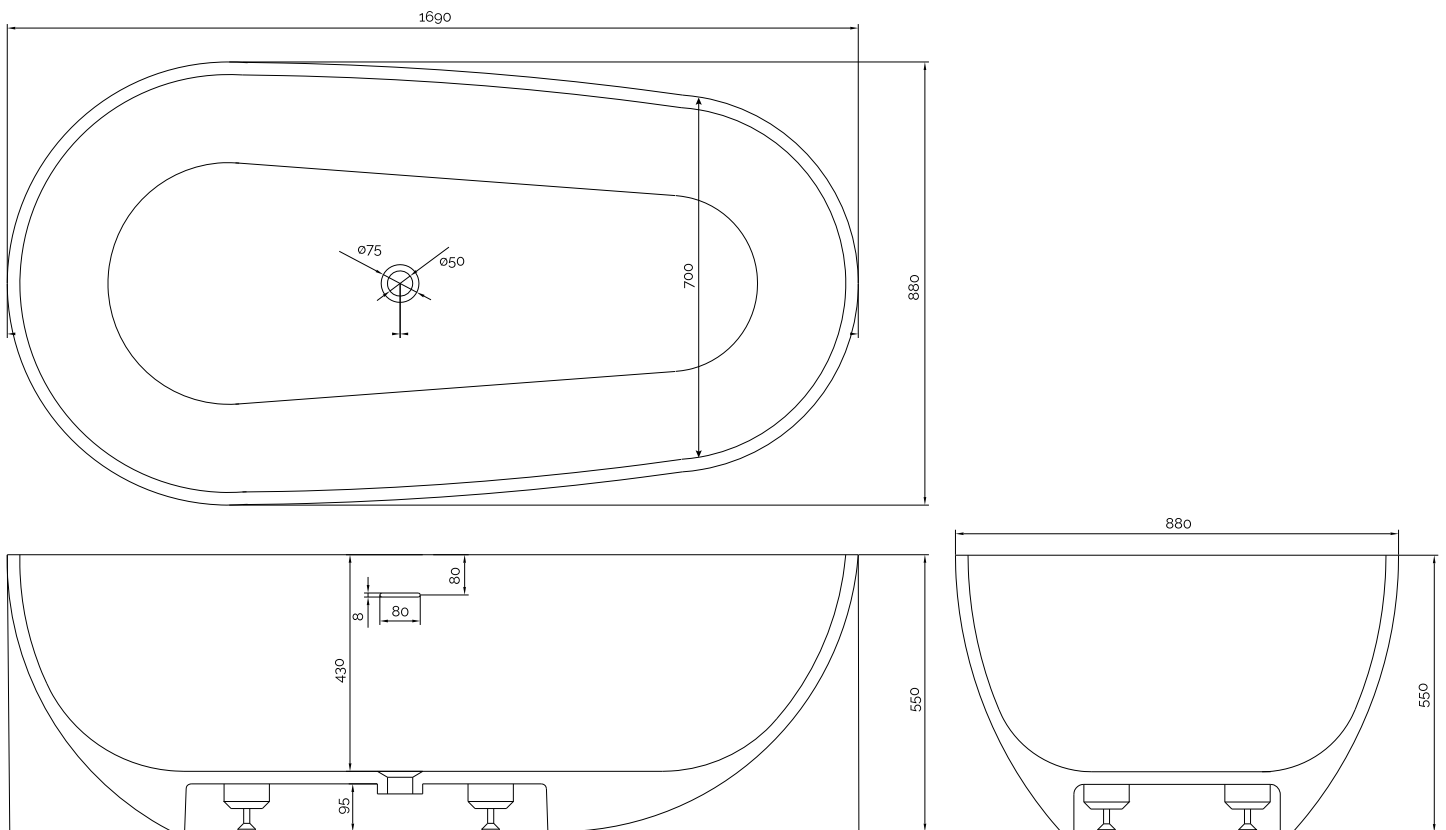

# Helsinki badkar

SKU: 40030058

**Färg:**  
**Liter:** 300 bräddavlopp  
**Storlek:** 55cm / 169cm / 88cm  
**Vikt:** 165kg netto

## Helsinki badkar Detaljer:

Please note that there may be a tolerance of  $\pm 5$ mm as all products are hand sanded.