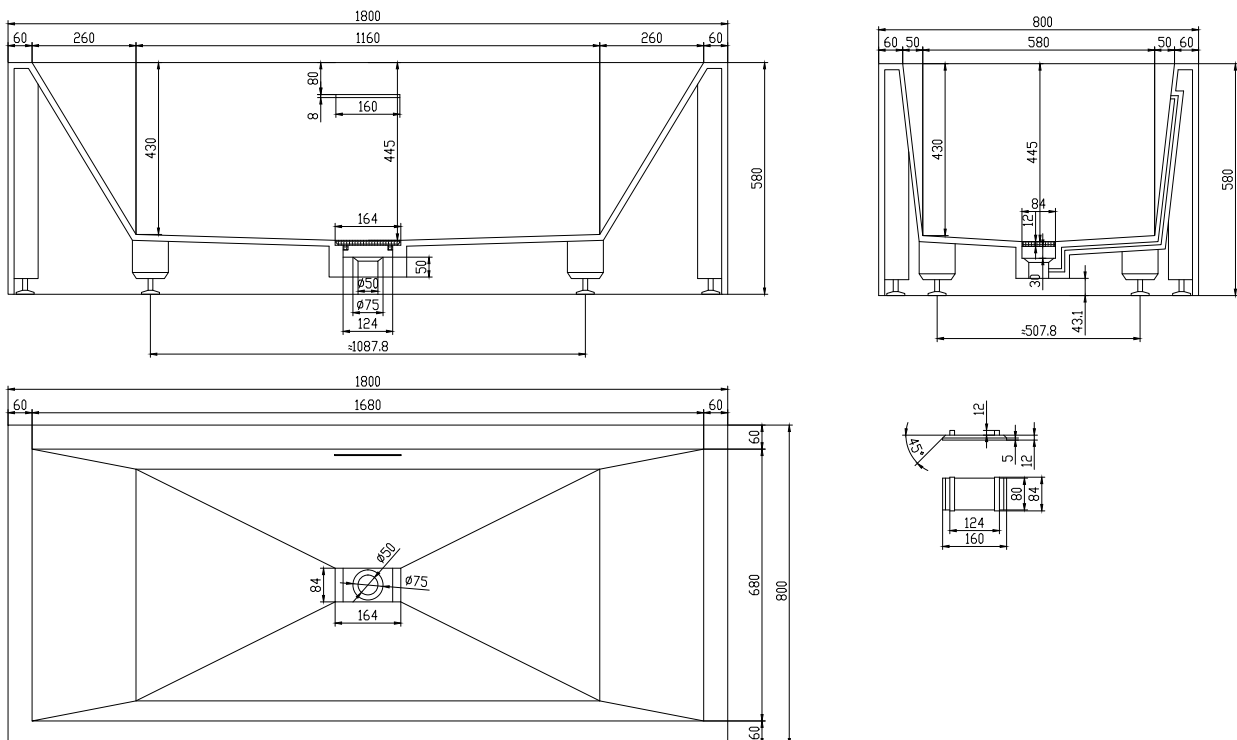

# Fredensborg bathtub

SKU: 40030012

<b>Colour:</b>	Matte white
<b>Litre:</b>	290 overflow
<b>Size H/L/D:</b>	58cm / 180cm / 80cm
<b>Weight:</b>	195kg net

## Fredensborg bathtub details:

Freestanding bathtub from the Fredensborg series, made with slightly rounded corners for easy cleaning. The bathtub is made from matte solid Acovi® composite which is ideal for bathrooms, since it is completely pore-free, and is extremely easy to maintain. Can also be ordered in the size H/L/W 58/200/100cm.