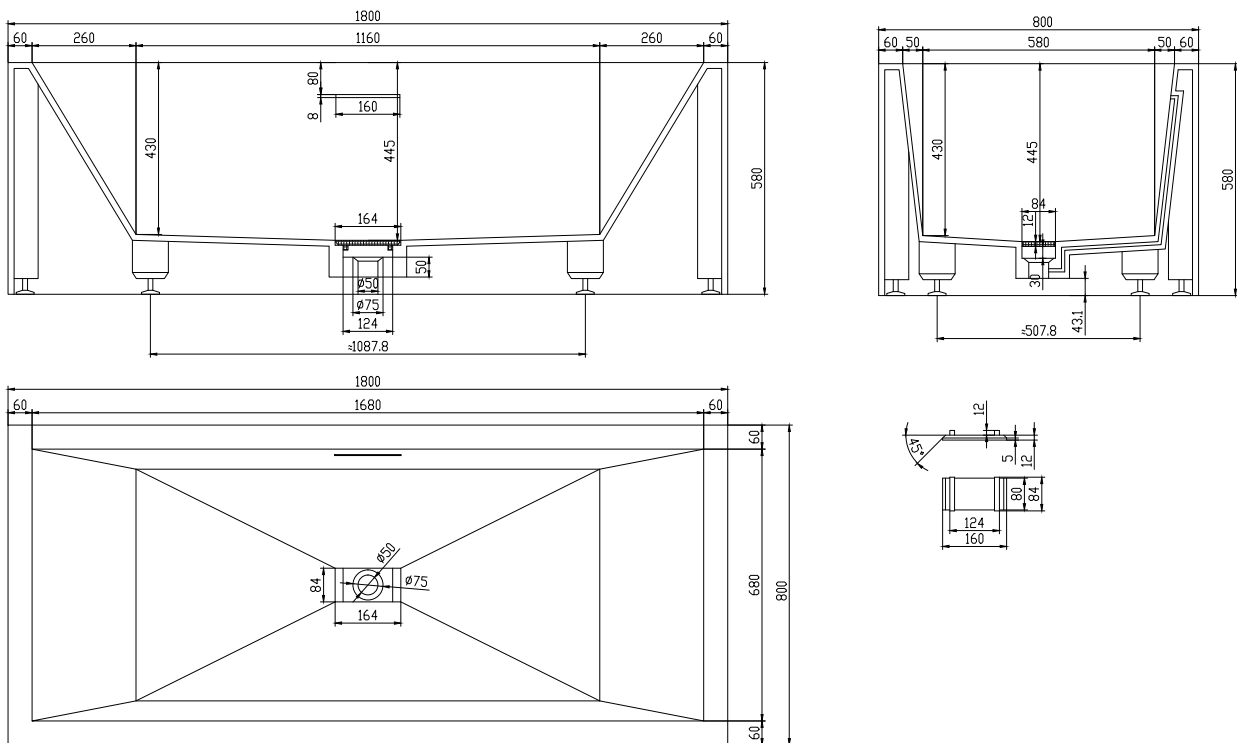

Fredensborg bathtub

SKU: 40030012

Colour: Matte white
Litre: 290 overflow
Size: 58cm / 180cm / 80cm
Weight: 195kg net

Fredensborg bathtub details:

Please note that there may be a tolerance of ± 5 mm as all products are hand sanded.