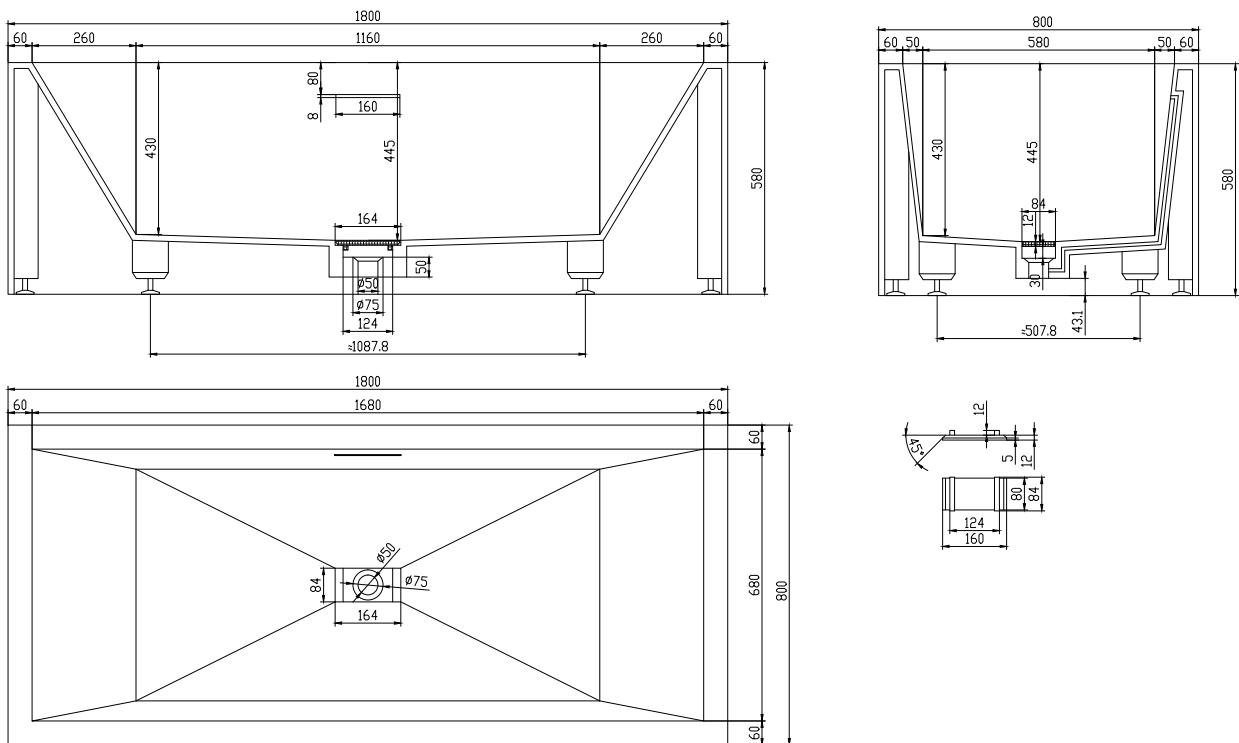

SKU: 40030012

- Colour:** Matte white
- Litre:** 290 overflow
- Size:** 58cm / 180cm / 80cm
- Weight:** 195kg net

Fredensborg bathtub details:

Please note that there may be a tolerance of ± 5 mm as all products are hand sanded.