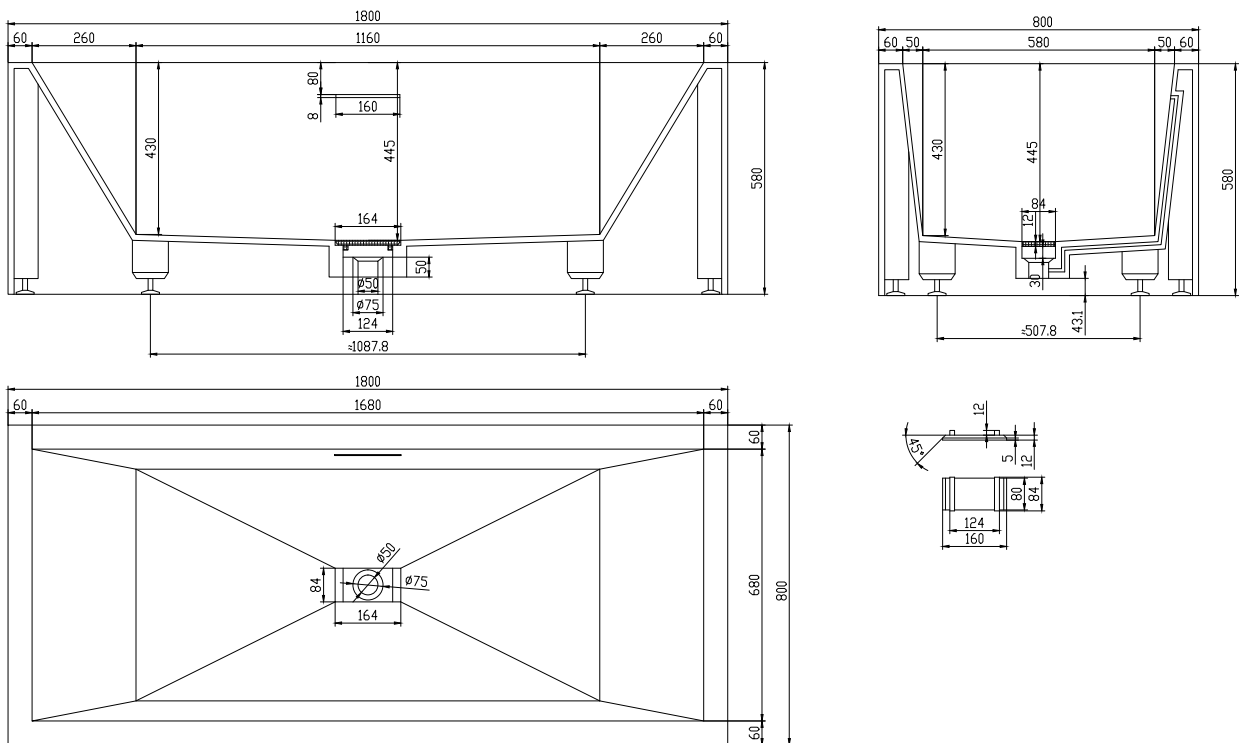

# Fredensborg bathtub

SKU: 40030012

**Colour:** Matte white  
**Litre:** 290 overflow  
**Size:** 58cm / 180cm / 80cm  
**Weight:** 195kg net

## Fredensborg bathtub details:

Please note that there may be a tolerance of  $\pm 5$ mm as all products are hand sanded.