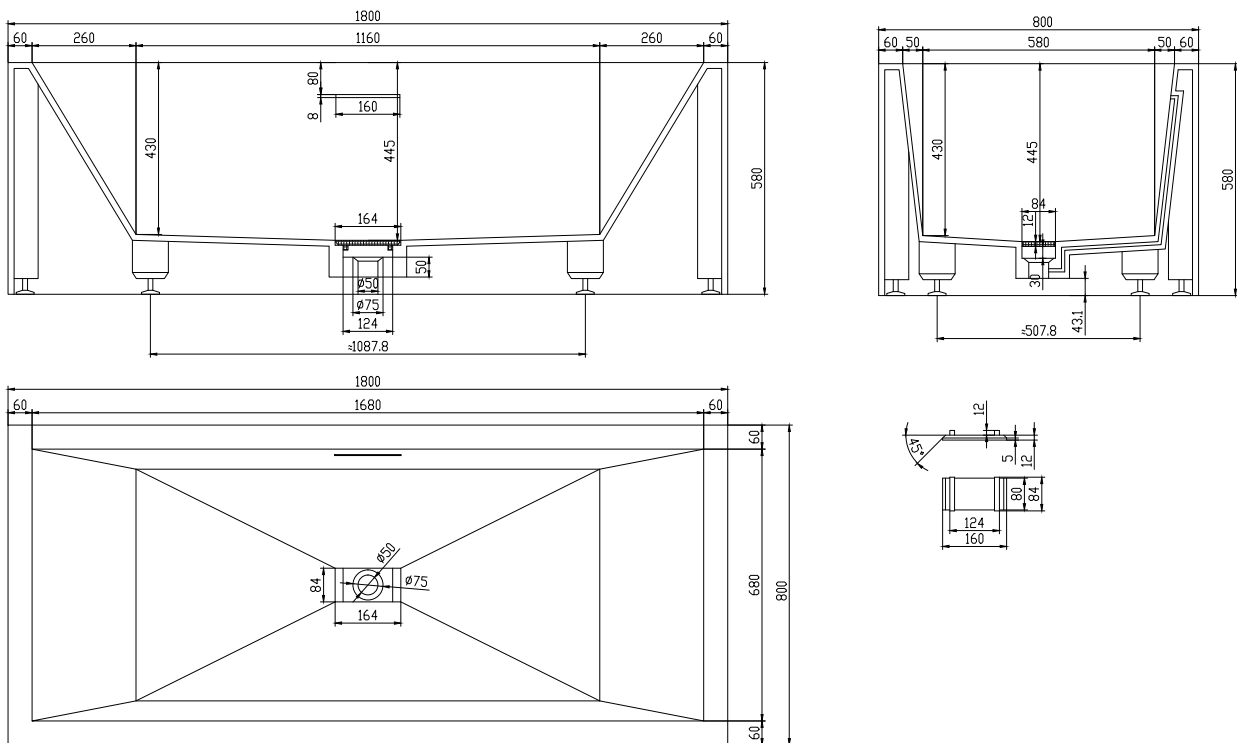

Fredensborg bathtub

SKU: 40030012

Colour: Matte white
Litre: 290 overflow
Size: 58cm / 180cm / 80cm
Weight: 195kg netto

Fredensborg bathtub details:

Please note that there may be a tolerance of ± 5 mm as all products are hand sanded.