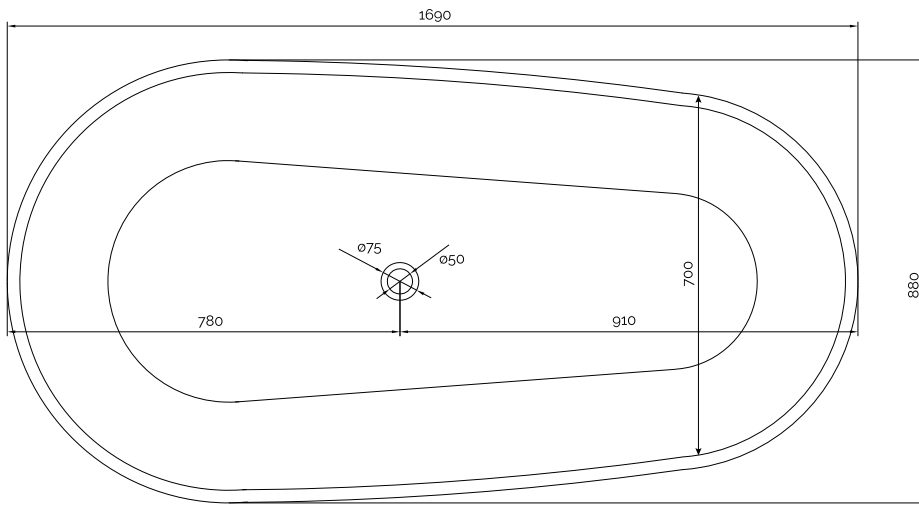

Hammershus bathtub

SKU: 40030014

Colour:

Litre:

Size:

Weight:

300 overflow

55cm / 169cm / 88cm

165kg netto

Hammershus bathtub details: