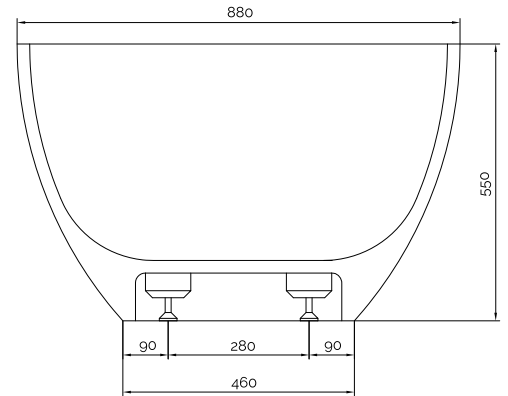

Hammershus bathtub

SKU: 40030014

Colour:

Litre:

Size:

Weight:

300 overflow

55cm / 169cm / 88cm

165kg netto

Hammershus bathtub details: