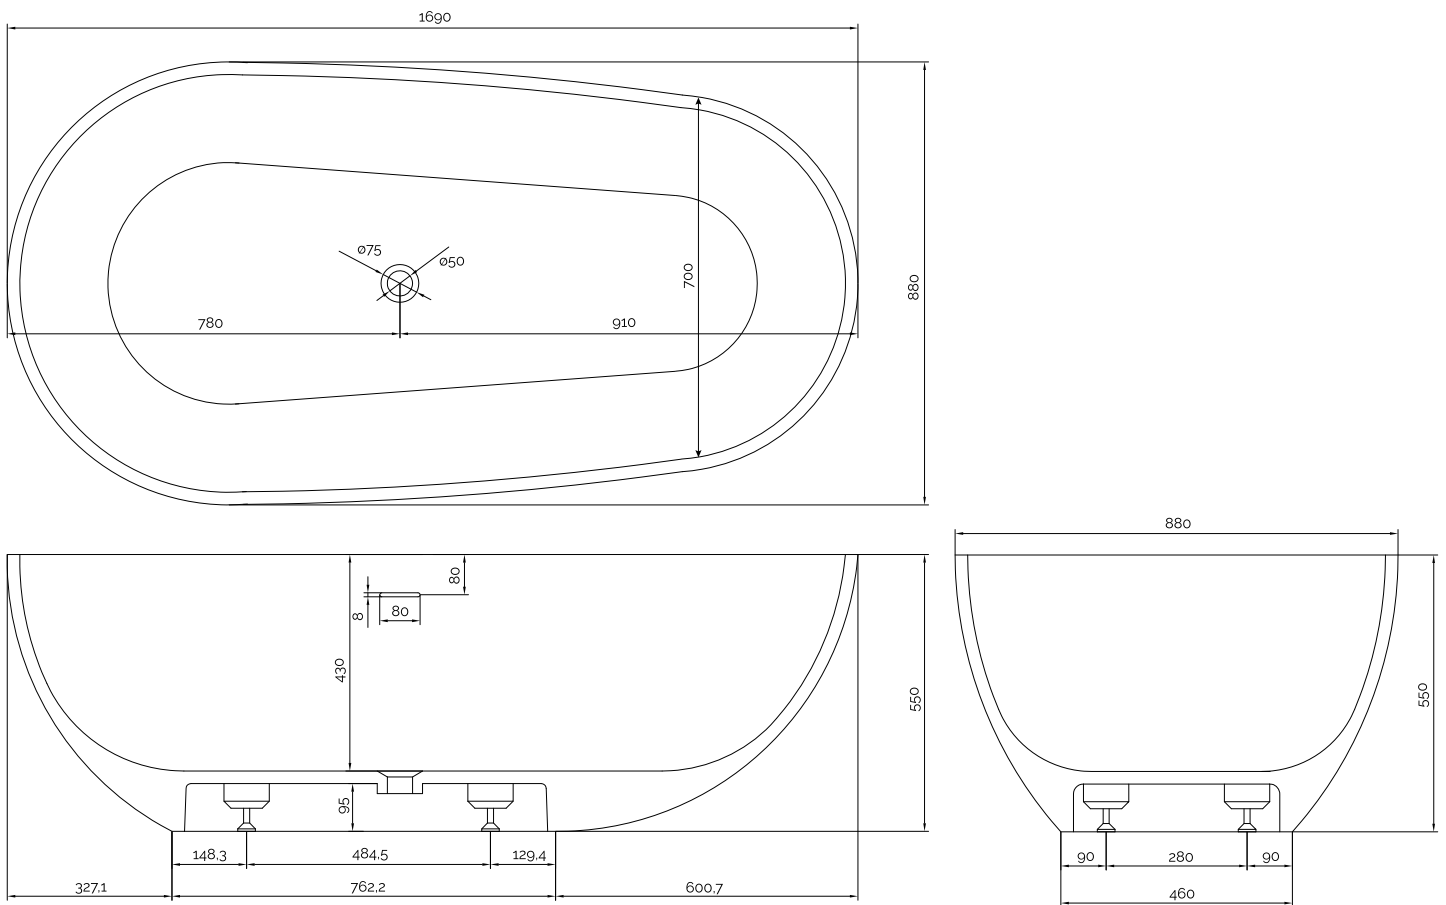

Hammershus bathtub

SKU: 40030014

Colour:

Litre:

300 overflow

Size:

55cm / 169cm / 88cm

Weight:

165kg netto

Hammershus bathtub details: