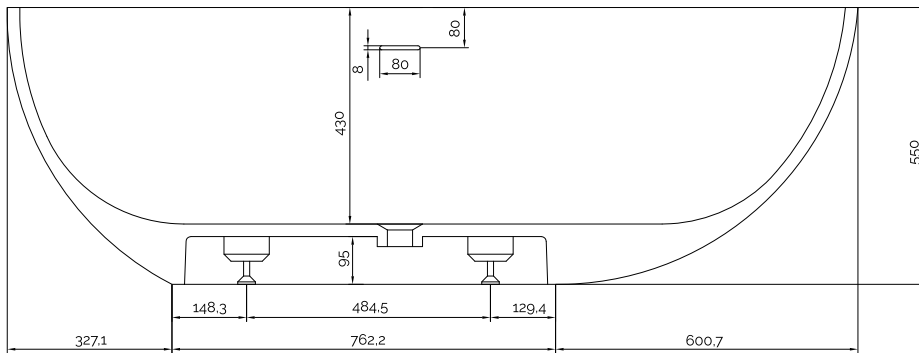

Hammershus bathtub

SKU: 40030014

Colour:

Litre:

Size:

Weight:

300 overflow

55cm / 169cm / 88cm

165kg netto

Hammershus bathtub details: