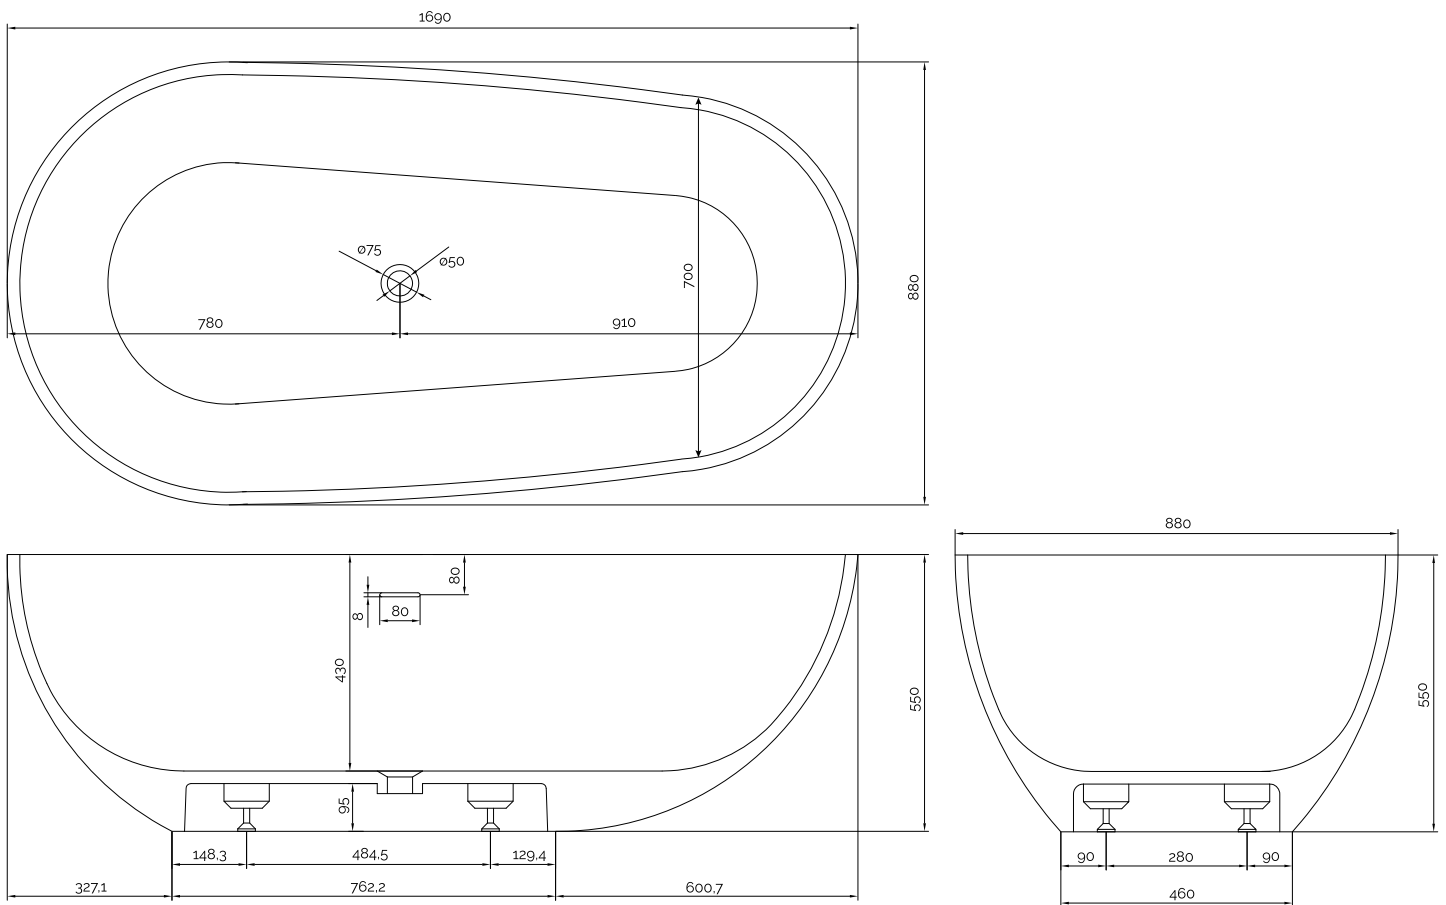

# Hammershus bathtub

SKU: 40030014

<b>Colour:</b>	Matte white
<b>Litre:</b>	300 overflow
<b>Size H/L/D:</b>	55cm / 169cm / 88cm
<b>Weight:</b>	165kg net

## Hammershus bathtub details:

Exclusive egg-shaped freestanding bathtub. The bath is made from matte solid Acovi® composite which is ideal for bathrooms, since it is completely pore-free, and is extremely easy to maintain.

Please note that there may be a tolerance of  $\pm 5$ mm as all products are hand sanded.