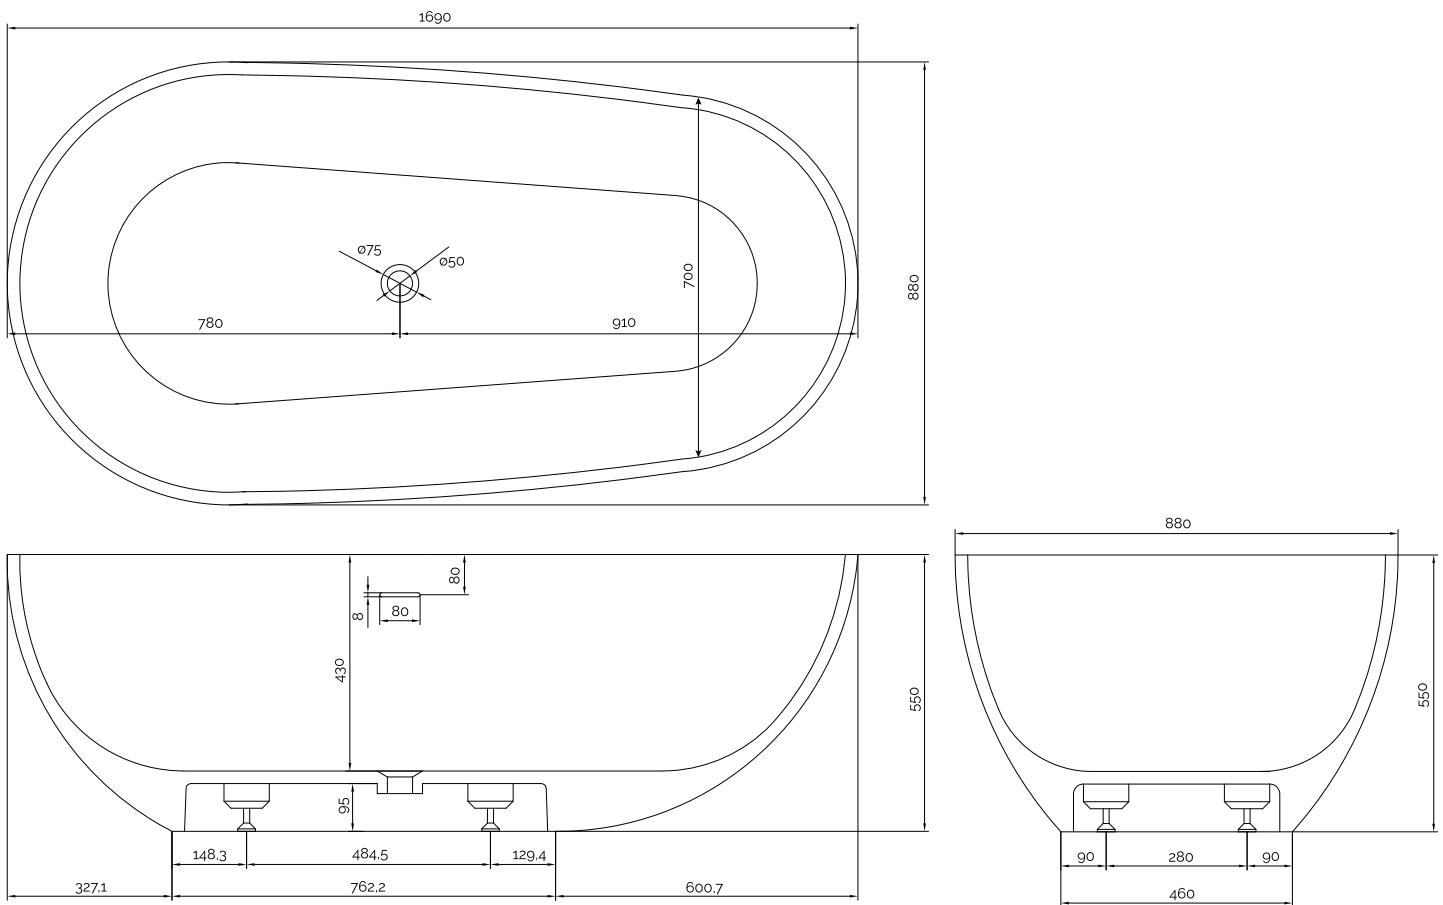

Hammershus bathtub

SKU: 40030014

Colour:	Matte white
Litre:	300 overflow
Size H/L/D:	55cm / 169cm / 88cm
Weight:	165kg net

Hammershus bathtub details:

Exclusive egg-shaped freestanding bathtub. The bath is made from matte solid Acovi® composite which is ideal for bathrooms, since it is completely pore-free, and is extremely easy to maintain.

Please note that there may be a tolerance of ± 5 mm as all products are hand sanded.