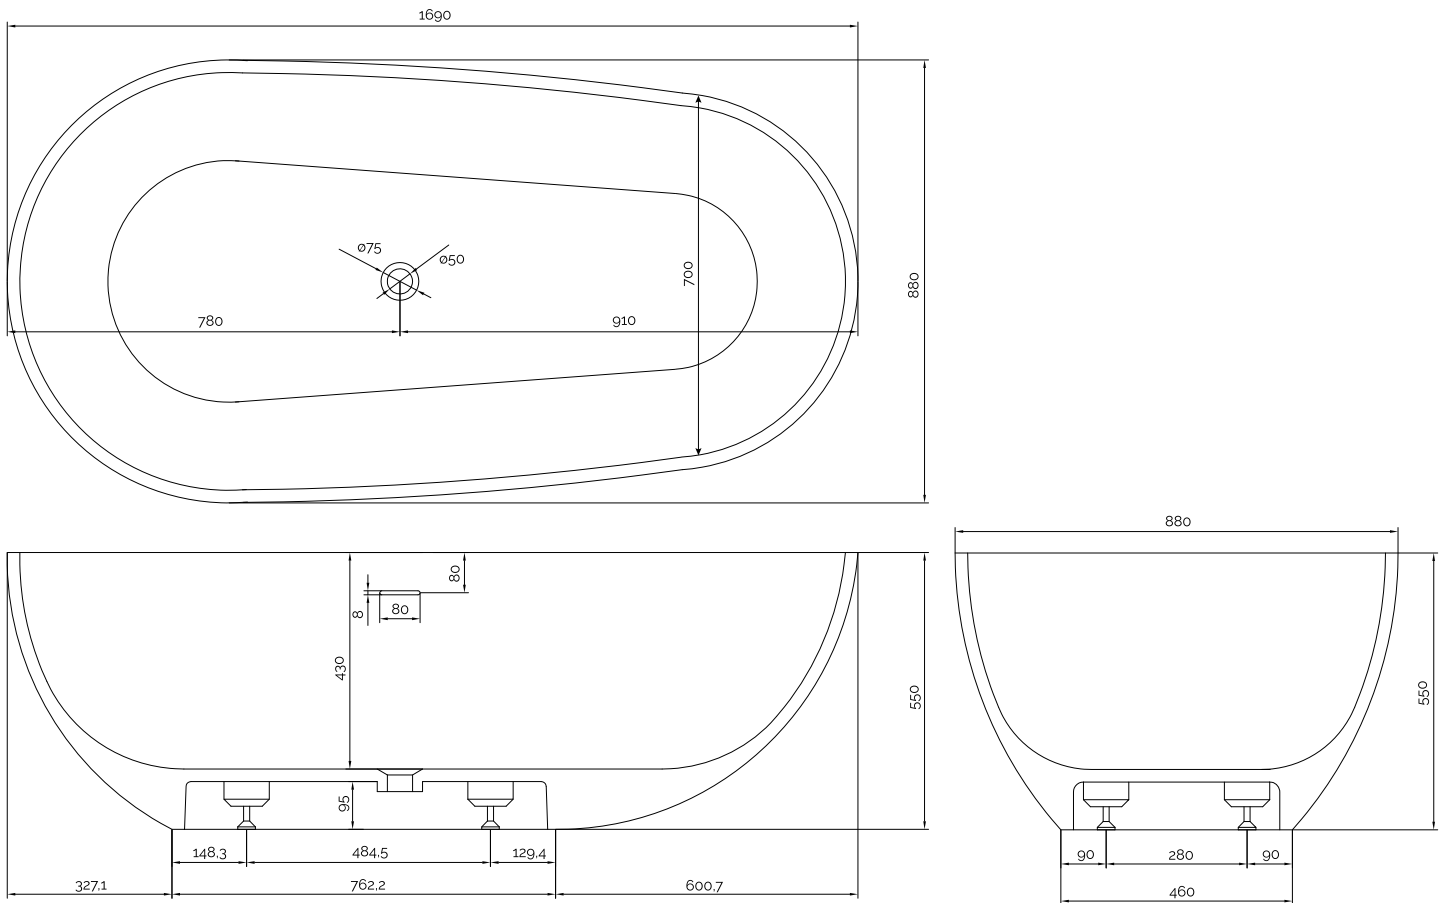

Hammershus bathtub

SKU: 40030014

Colour:	Matte white
Litre:	300 overflow
Size:	55cm / 169cm / 88cm
Weight:	165kg net

Hammershus bathtub details:

Please note that there may be a tolerance of ± 5 mm as all products are hand sanded.