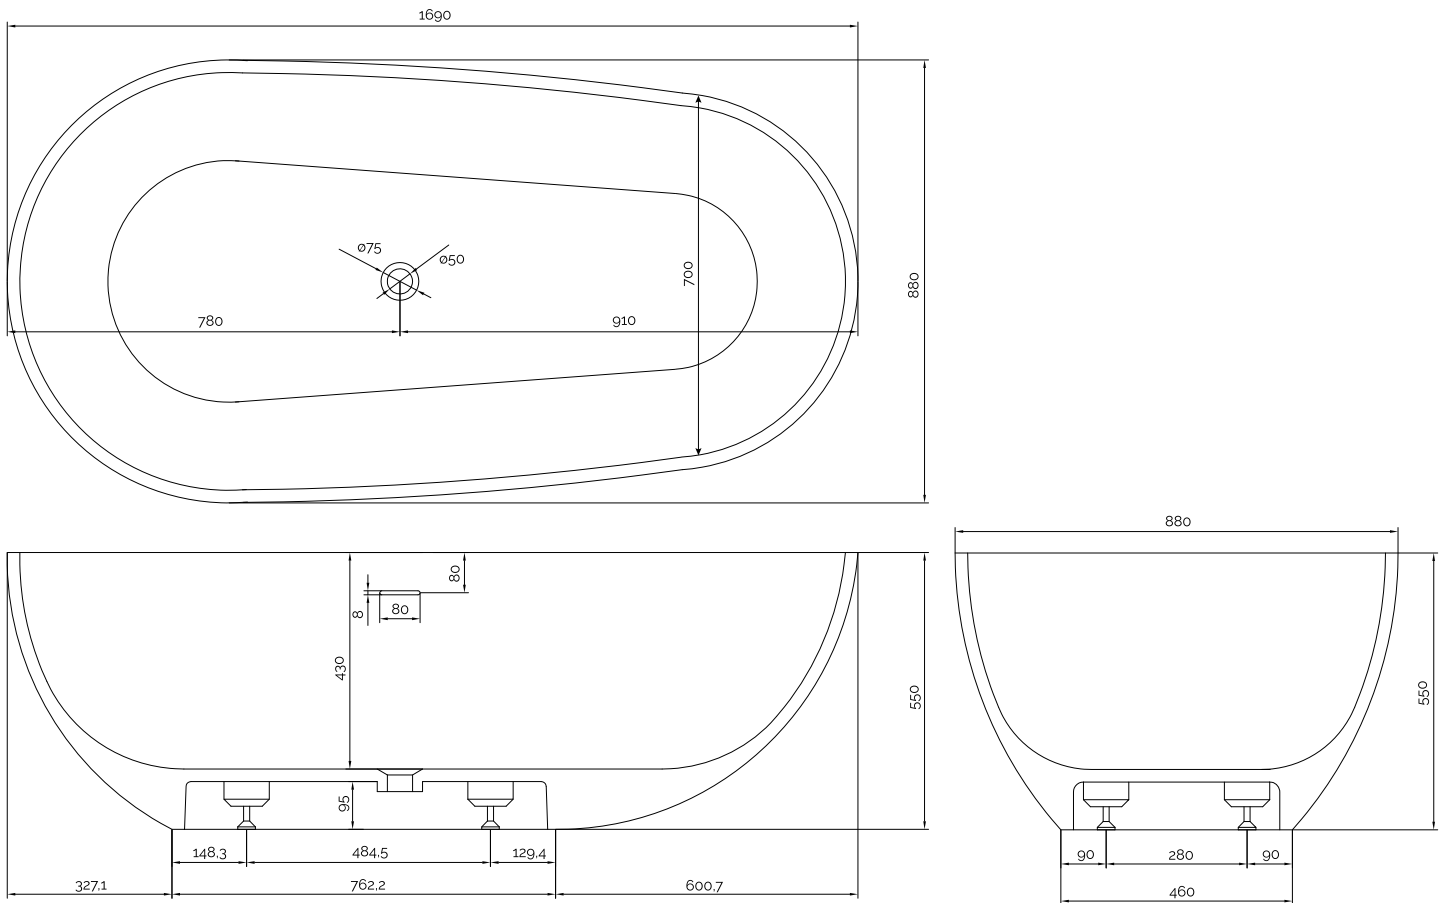

# Hammershus bathtub

SKU: 40030014

<b>Colour:</b>	Matte white
<b>Litre:</b>	300 overflow
<b>Size:</b>	55cm / 169cm / 88cm
<b>Weight:</b>	165kg net

## Hammershus bathtub details:

Please note that there may be a tolerance of  $\pm 5$ mm as all products are hand sanded.