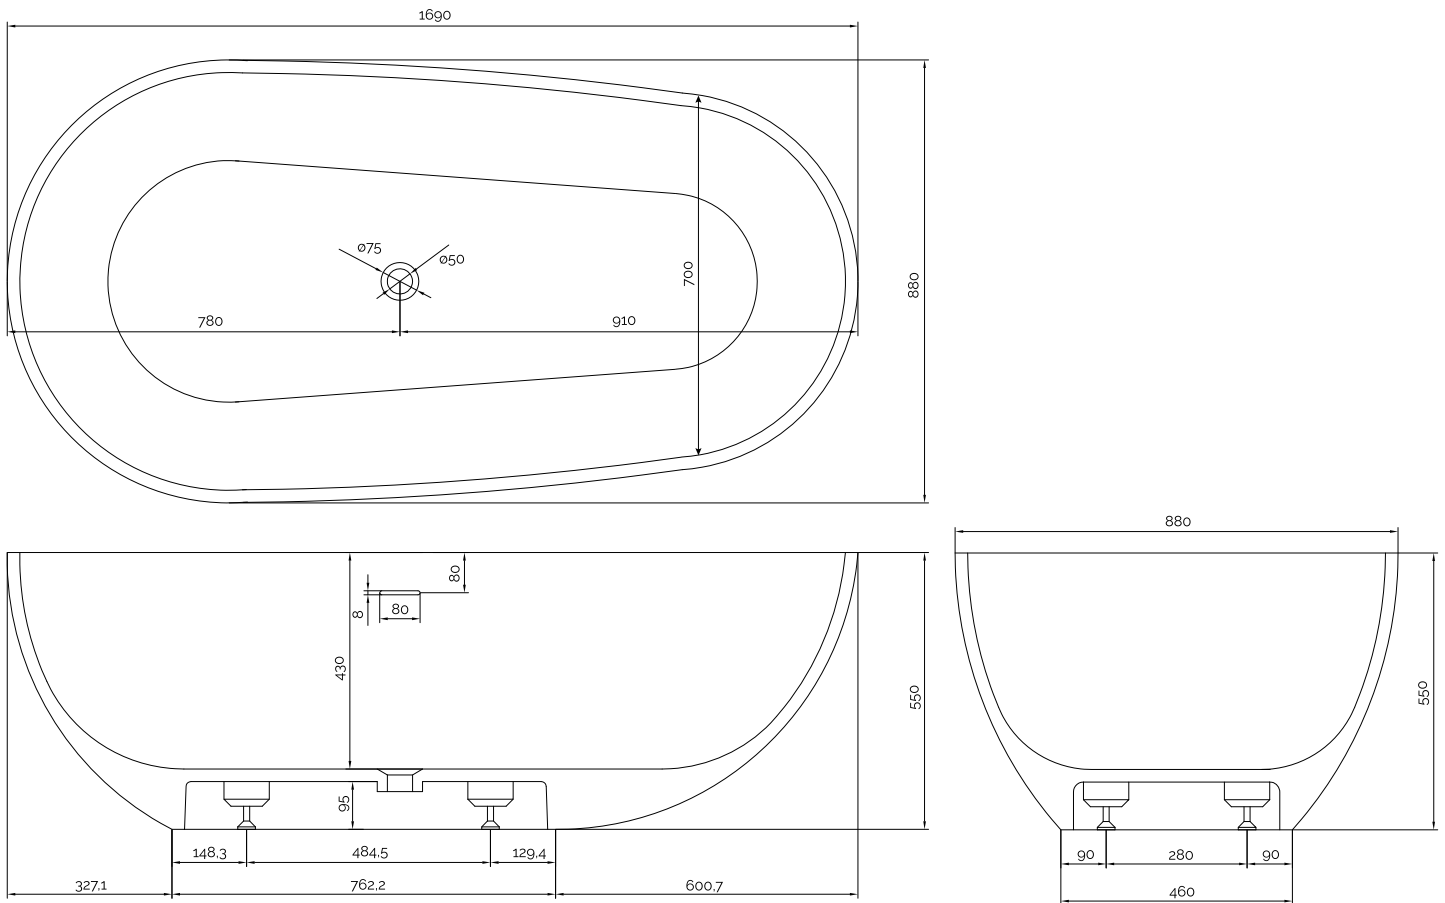

# Hammershus bathtub

SKU: 40030014

|                |                     |
|----------------|---------------------|
| <b>Colour:</b> | Matte white         |
| <b>Litre:</b>  | 300 overflow        |
| <b>Size:</b>   | 55cm / 169cm / 88cm |
| <b>Weight:</b> | 165kg net           |

## Hammershus bathtub details:

Please note that there may be a tolerance of  $\pm 5$ mm as all products are hand sanded.