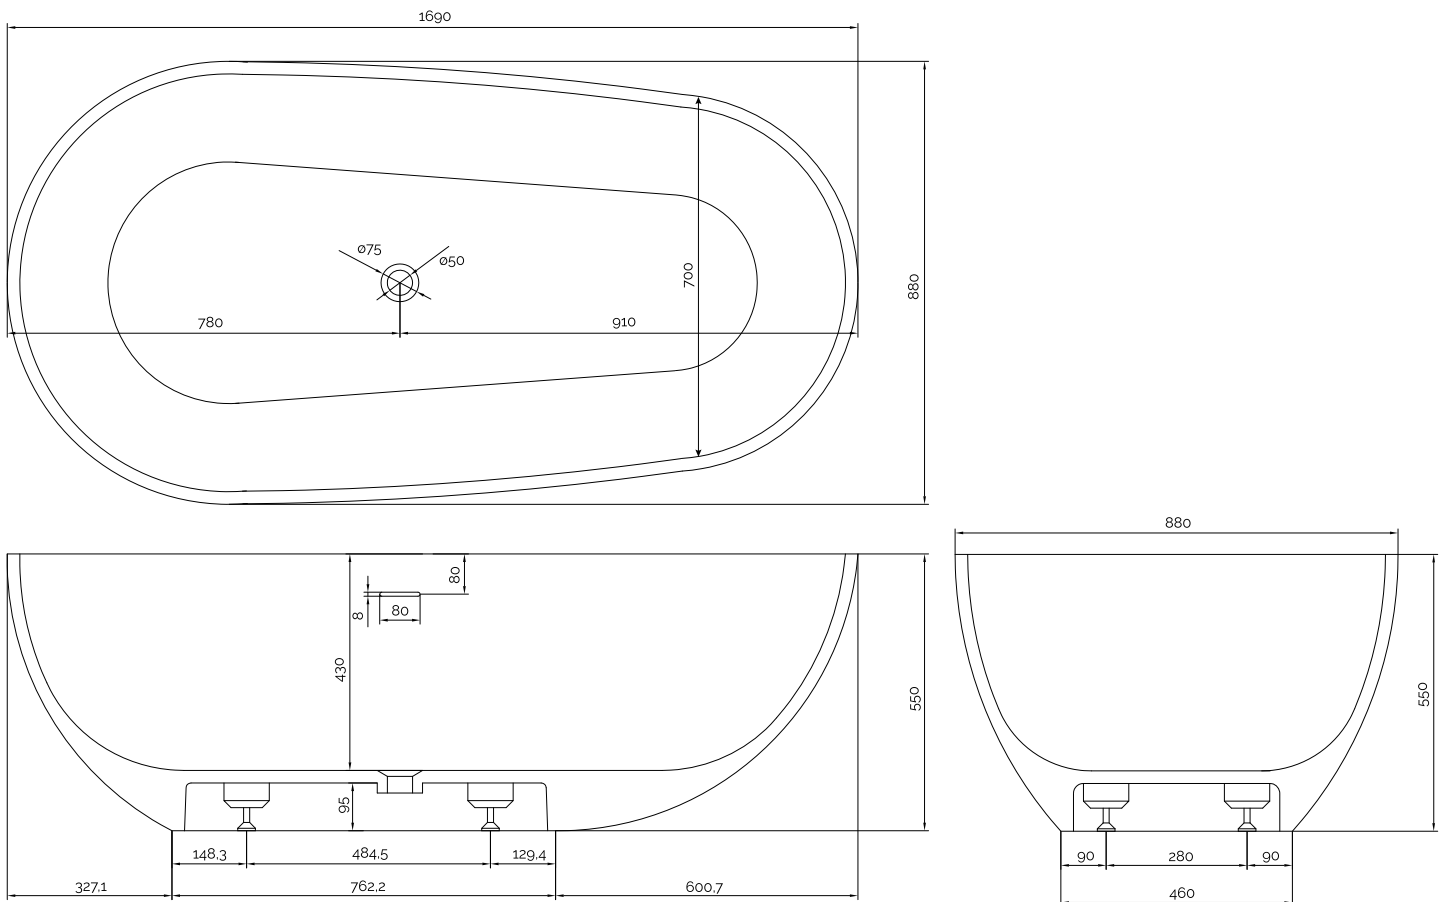

Copenhagen Bath

Roskildevej 394
DK-2610 Rødovre
ALV no.: DK32648622
IBAN: DK8190774584517404
Swift: SPNODK22
contact@copenhagenbath.com
www.copenhagenbath.com

Hammershus amme

SKU: 40030014

Väri:	Mattavalkoinen Acovi®
Littraa:	300 ylivuoto
Koko K/P/S:	55cm / 169cm / 88cm
Weight:	165kg netto

Hammershus amme tiedot:

Please note that there may be a tolerance of ± 5 mm as all products are hand sanded.