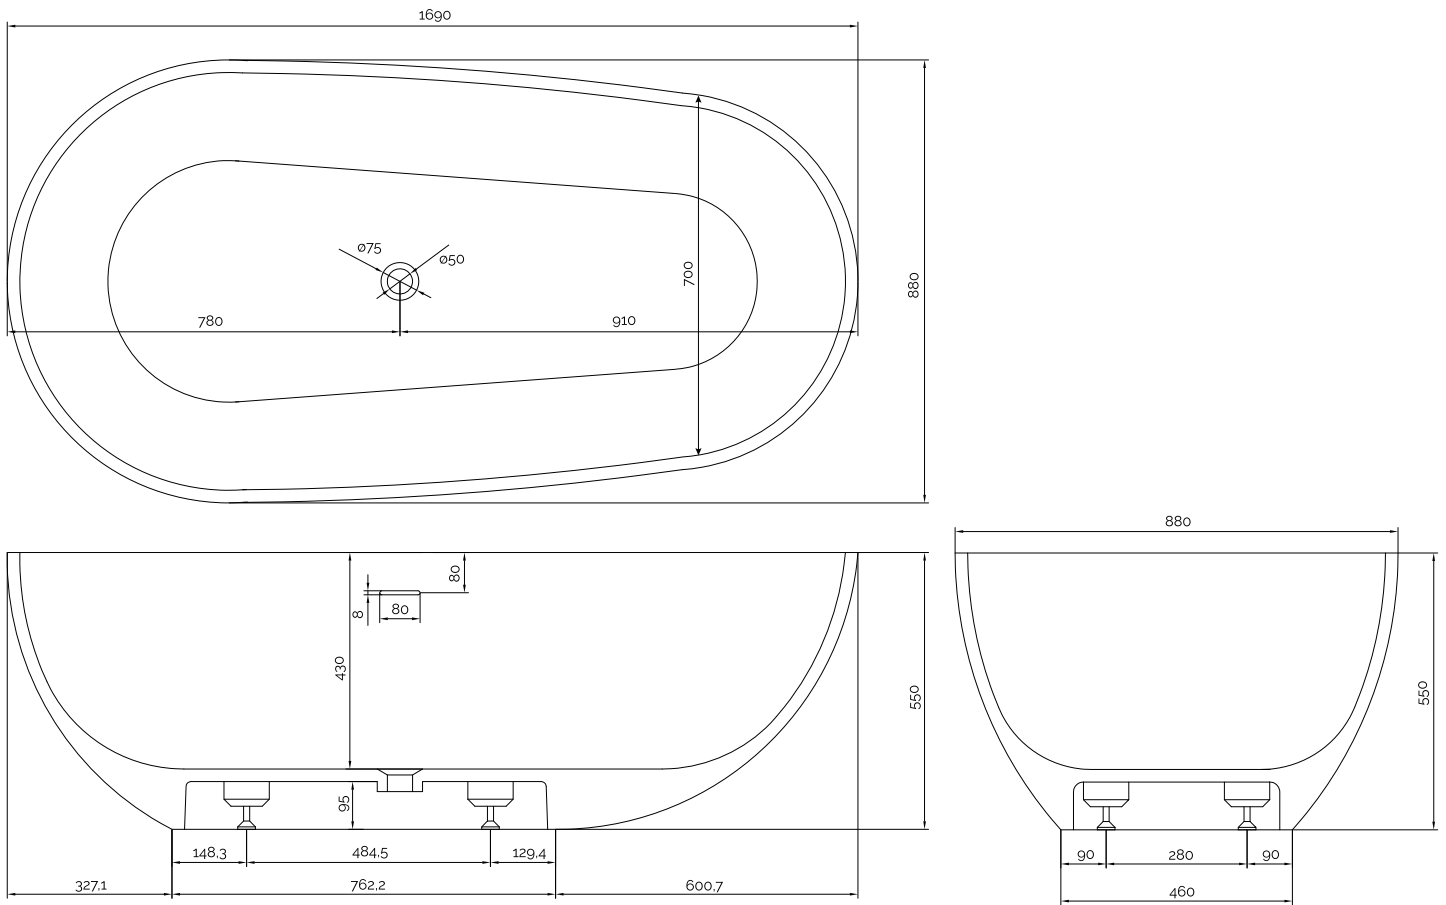

Hammershus bathtub

SKU: 40030014

Colour:	Matte white
Litre:	300 overflow
Size:	55cm / 169cm / 88cm
Weight:	165kg netto

Hammershus bathtub details:

Please note that there may be a tolerance of ± 5 mm as all products are hand sanded.