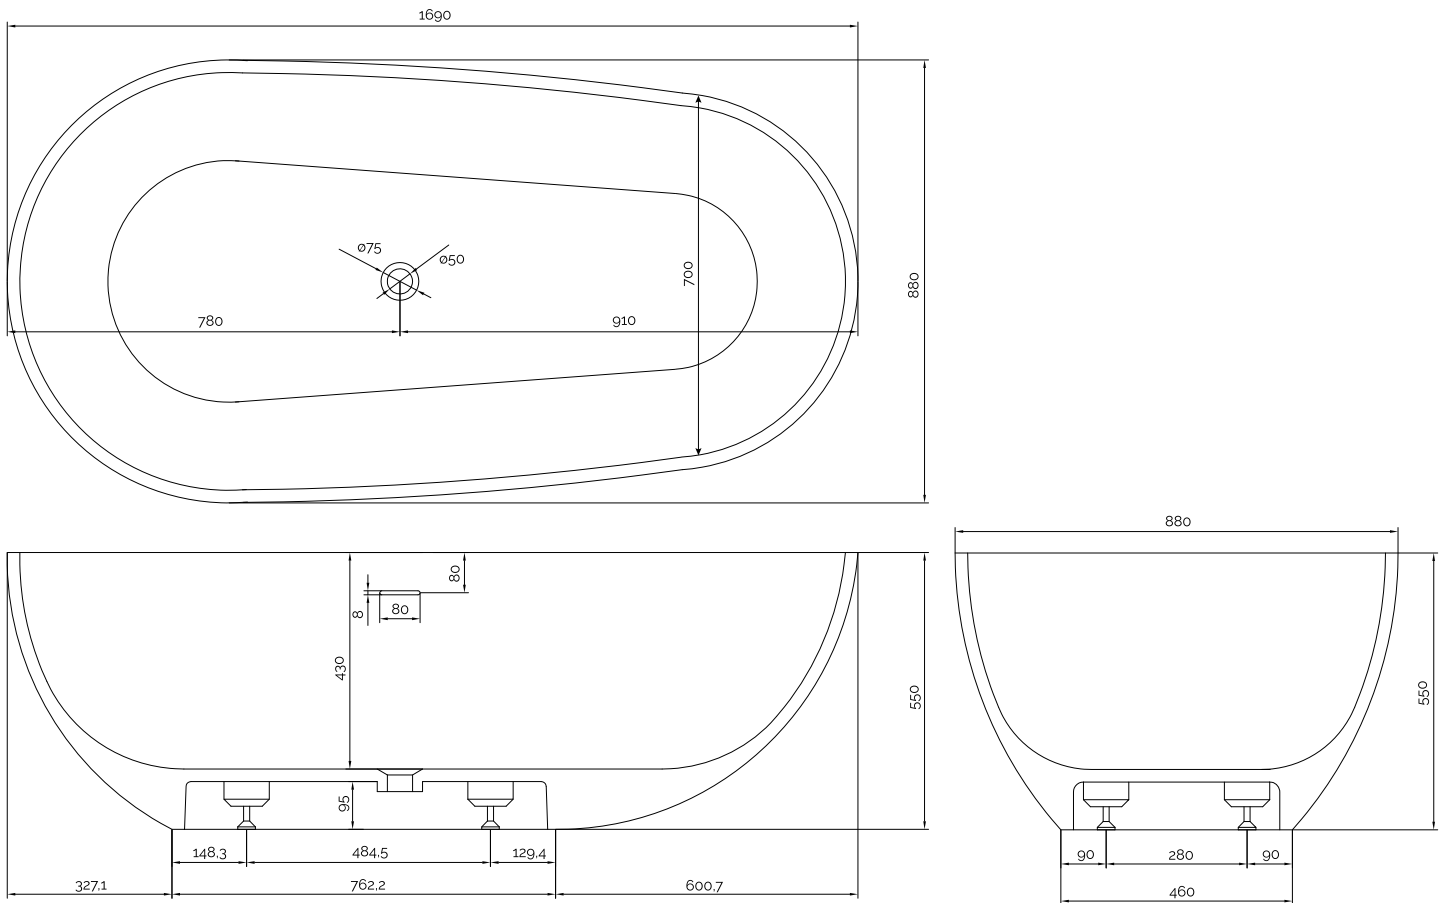

Hammershus bathtub

SKU: 40030014

Colour:	Matte white
Litre:	300 overflow
Size:	55cm / 169cm / 88cm
Weight:	165kg netto

Hammershus bathtub details:

Please note that there may be a tolerance of ± 5 mm as all products are hand sanded.