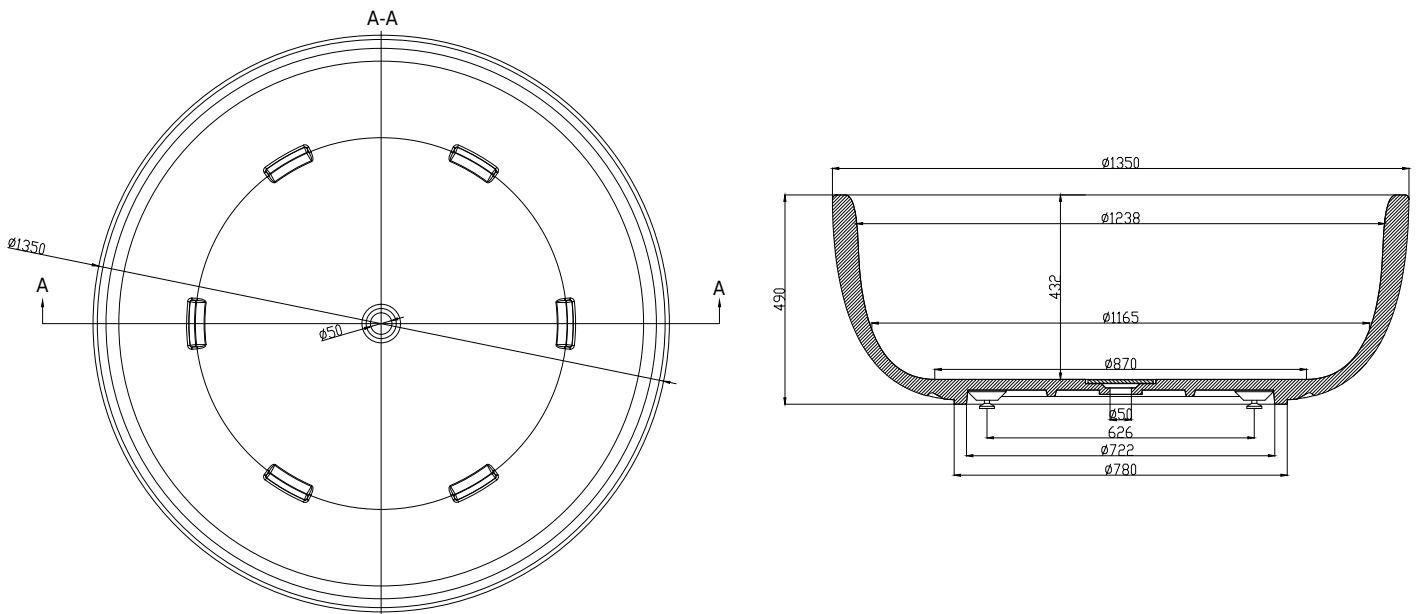

Copenhagen Bath
Roskildevej 394
DK-2610 Rødovre
VAT no.: DK32648622
Phone: 02476468850
contact@copenhagenbath.co.uk
www.copenhagenbath.co.uk

Tromsø bathtub

SKU: 40030004

Colour:	Matte white
Litre:	400 overflow
Size H/L/D:	48cm / 135cm / 135cm
Weight:	150kg net

Tromsø bathtub details:

Tromsø is a large round freestanding bathtub in matte Acovi® composite with a diameter of 135cm.

Acovi® composite is a completely pore-free material, therefore perfect for bathrooms, which makes it very easy to clean and maintain.

Please note that there may be a tolerance of ± 5 mm as all products are hand sanded.