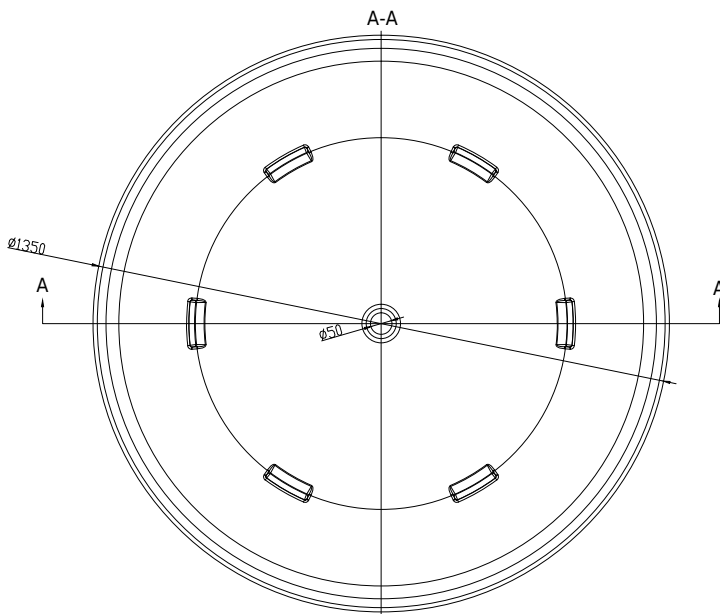

Copenhagen Bath

Bækkeskovvej
DK-2665 Vallensbæk Strand
CVR: DK32648622
Telefon: (+45) 3696 0747
contact@copenhagenbath.com
www.copenhagenbath.com

Tromsø bathtub

SKU: 40030004

Colour: Matte white
Litre: 400 overflow
Size: 48cm / 135cm / 135cm
Weight: 150kg net

Tromsø bathtub details:

Please note that there may be a tolerance of ± 5 mm as all products are hand sanded.