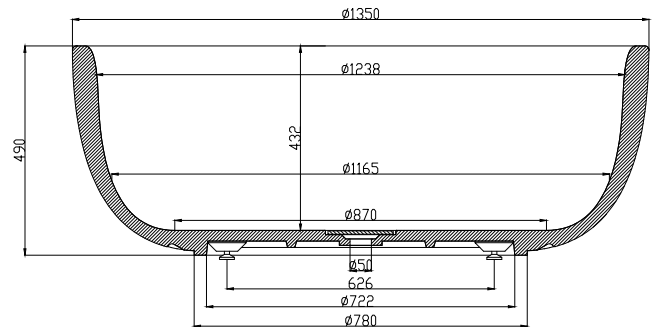

Copenhagen Bath

Bækkeskovvej
DK-2665 Vallensbæk Strand
CVR: DK32648622
Telefon: (+45) 3696 0747
contact@copenhagenbath.com
www.copenhagenbath.com

Tromsø bathtub

SKU: 40030004

Colour:	Matte white
Litre:	400 overflow
Size:	48cm / 135cm / 135cm
Weight:	150kg net

Tromsø bathtub details:

Please note that there may be a tolerance of ± 5 mm as all products are hand sanded.