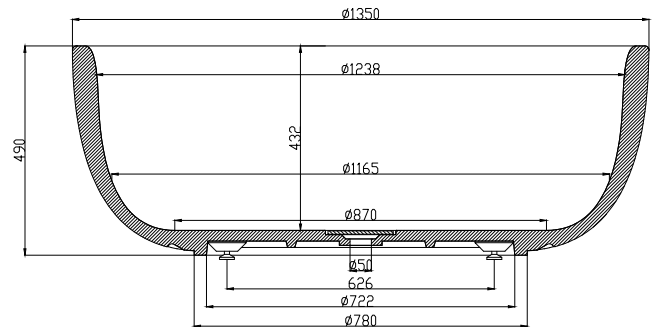

Copenhagen Bath

Bækkeskovvej
DK-2665 Vallensbæk Strand
CVR: DK32648622
Telefon: (+45) 3696 0747
contact@copenhagenbath.com
www.copenhagenbath.com

Tromsø bathtub

SKU: 40030004

Colour: Matte white
Litre: 400 overflow
Size: 48cm / 135cm / 135cm
Weight: 150kg net

Tromsø bathtub details:

Please note that there may be a tolerance of ± 5 mm as all products are hand sanded.