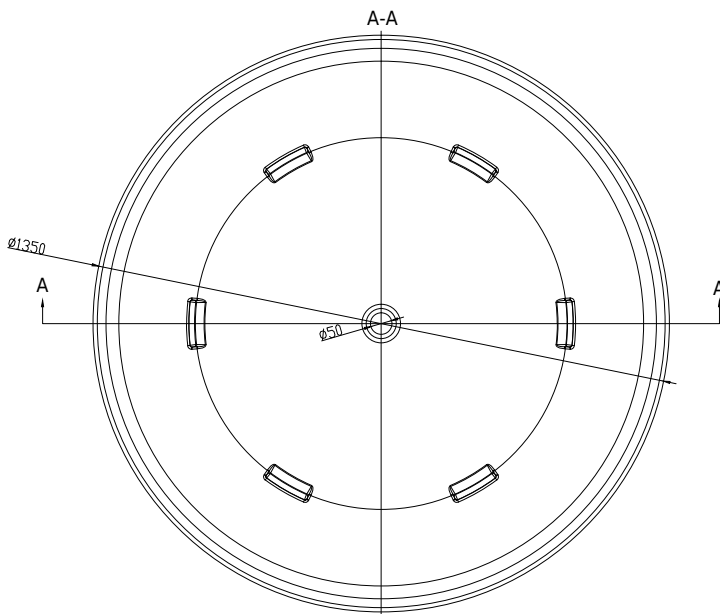

## Tromsø bathtub

SKU: 40030004

<b>Colour:</b>	Matte white
<b>Litre:</b>	400 overflow
<b>Size:</b>	48cm / 135cm / 135cm
<b>Weight:</b>	150kg net

### Tromsø bathtub details:

Please note that there may be a tolerance of  $\pm 5$ mm as all products are hand sanded.