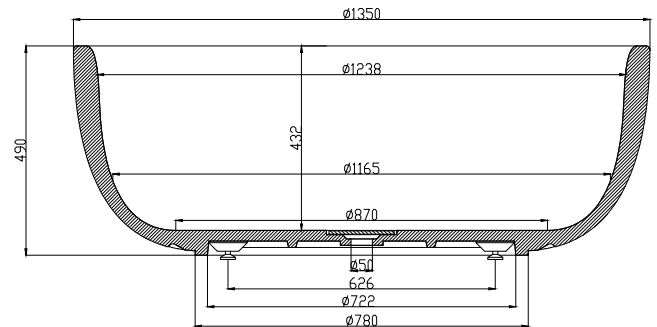

Copenhagen Bath

Bækkeskovvej
DK-2665 Vallensbæk Strand
CVR: DK32648622
Telefon: (+45) 3696 0747
contact@copenhagenbath.com
www.copenhagenbath.com

Tromsø bathtub

SKU: 40030004

Colour:	Matte white
Litre:	400 overflow
Size:	48cm / 135cm / 135cm
Weight:	150kg netto

Tromsø bathtub details:

Please note that there may be a tolerance of ± 5 mm as all products are hand sanded.