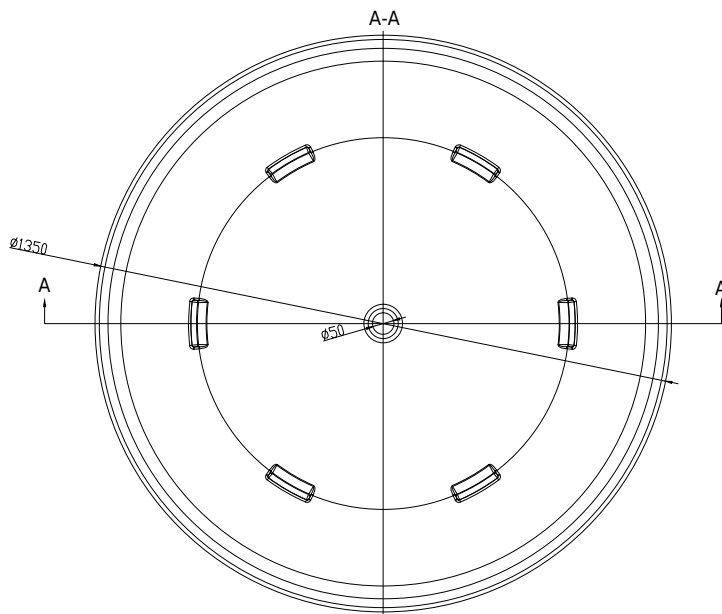

Copenhagen Bath

Bækkeskovvej
DK-2665 Vallensbæk Strand
CVR: DK32648622
Telefon: (+45) 3696 0747
contact@copenhagenbath.com
www.copenhagenbath.com

Tromsø bathtub

SKU: 40030004

Colour:	Matte white
Litre:	400 overflow
Size:	48cm / 135cm / 135cm
Weight:	150kg netto

Tromsø bathtub details:

Please note that there may be a tolerance of ± 5 mm as all products are hand sanded.