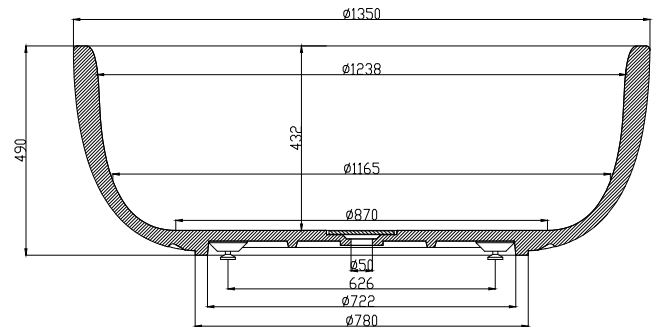

Copenhagen Bath

Bækkeskovvej
DK-2665 Vallensbæk Strand
CVR: DK32648622
Telefon: (+45) 3696 0747
contact@copenhagenbath.com
www.copenhagenbath.com

Tromsø bathtub

SKU: 40030004

Colour: Matte white
Litre: 400 overflow
Size: 48cm / 135cm / 135cm
Weight: 150kg netto

Tromsø bathtub details:

Please note that there may be a tolerance of ± 5 mm as all products are hand sanded.