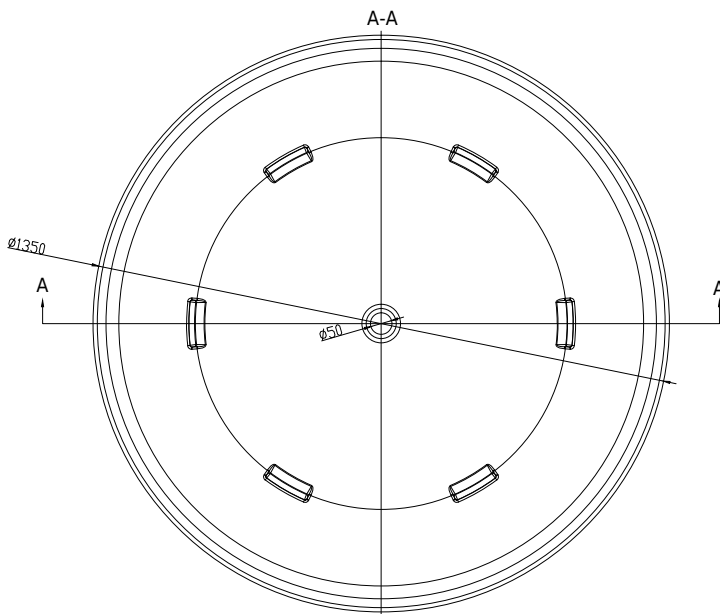

## Tromsø bathtub

SKU: 40030004

**Colour:** Matte white  
**Litre:** 400 overflow  
**Size:** 48cm / 135cm / 135cm  
**Weight:** 150kg netto

### Tromsø bathtub details:

Please note that there may be a tolerance of  $\pm 5$ mm as all products are hand sanded.