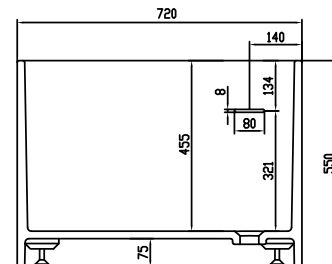

# Lövestad 170 bathtub

SKU: 40030006

**Colour:** Matte white  
**Litre:** 310 overflow  
**Size:** 55cm / 170cm / 72cm  
**Weight:** 150kg netto

## Lövestad 170 bathtub details:

Please note that there may be a tolerance of  $\pm 5$ mm as all products are hand sanded.