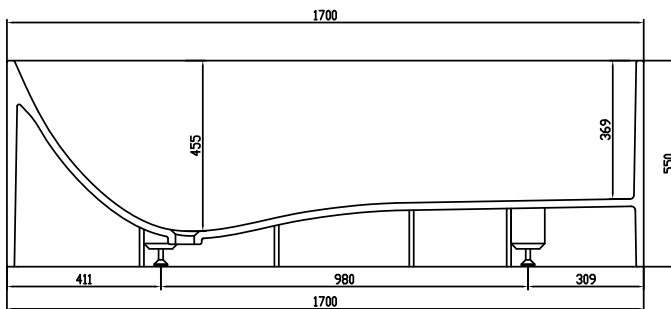

# Lövestad 170 bathtub

SKU: 40030006

**Colour:** Matte white  
**Litre:** 310 overflow  
**Size:** 55cm / 170cm / 72cm  
**Weight:** 150kg netto

## Lövestad 170 bathtub details:

Please note that there may be a tolerance of  $\pm 5$ mm as all products are hand sanded.