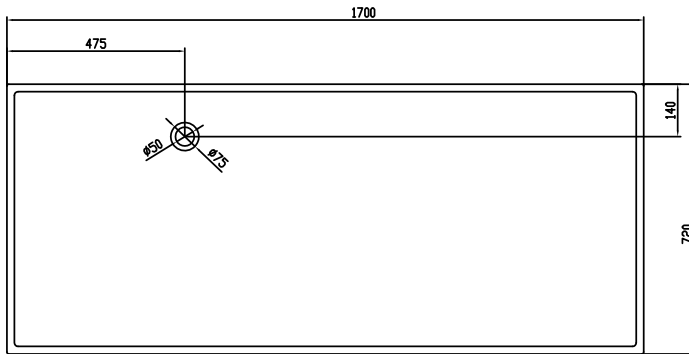

# Lövestad 170 bathtub

SKU: 40030006

**Colour:** Matte white  
**Litre:** 310 overflow  
**Size:** 55cm / 170cm / 72cm  
**Weight:** 150kg netto

## Lövestad 170 bathtub details:

Please note that there may be a tolerance of  $\pm 5$ mm as all products are hand sanded.