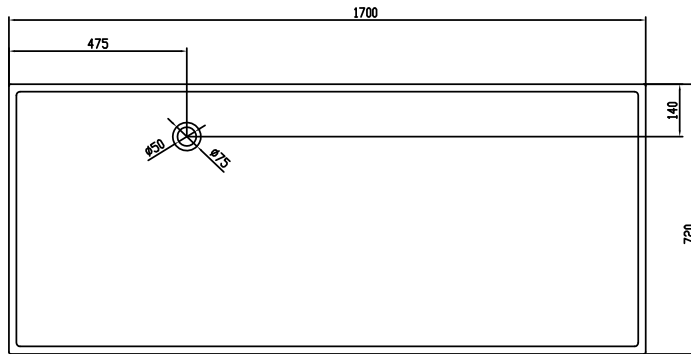

# Lövestad 170 bathtub

SKU: 40030006

<b>Colour:</b>	Matte white
<b>Litre:</b>	310 overflow
<b>Size H/L/D:</b>	55cm / 170cm / 72cm
<b>Weight:</b>	150kg net

**Lövestad 170 bathtub details:**

Classic rectangular bathtub with thin sharp edges and corners. The inside in contrast is soft and specially designed with a chaise longue shaped bottom for maximum comfort. Lövestad bathtub is available in different sizes.