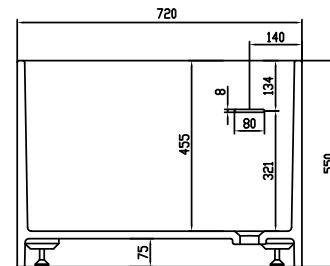

# Lövestad 170 bathtub

SKU: 40030006

<b>Colour:</b>	Matte white
<b>Litre:</b>	310 overflow
<b>Size H/L/D:</b>	55cm / 170cm / 72cm
<b>Weight:</b>	150kg net

**Lövestad 170 bathtub details:**

Classic rectangular bathtub with thin sharp edges and corners. The inside in contrast is soft and specially designed with a chaise longue shaped bottom for maximum comfort. Lövestad bathtub is available in different sizes.