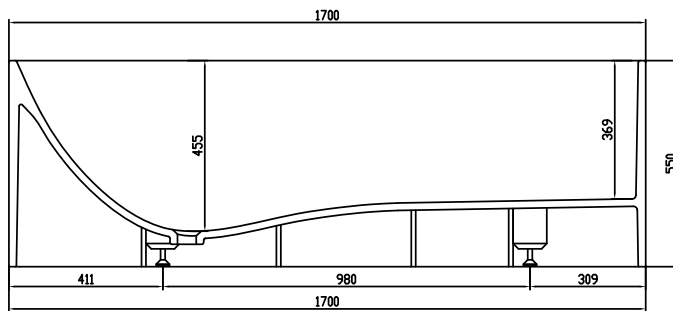

# Lövestad 170 bathtub

SKU: 40030006

<b>Colour:</b>	Matte white
<b>Litre:</b>	310 overflow
<b>Size H/L/D:</b>	55cm / 170cm / 72cm
<b>Weight:</b>	150kg net

**Lövestad 170 bathtub details:**

Classic rectangular bathtub with thin sharp edges and corners. The inside in contrast is soft and specially designed with a chaise longue shaped bottom for maximum comfort. Lövestad bathtub is available in different sizes.