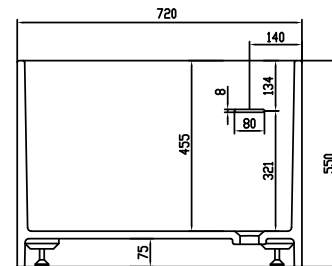

SKU: 40030006

Colour:	Matte white
Litre:	310 overflow
Size H/L/D:	55cm / 170cm / 72cm
Weight:	150kg net

Lövestad 170 bathtub details:

Classic rectangular bathtub with thin sharp edges and corners. The inside in contrast is soft and specially designed with a chaise longue shaped bottom for maximum comfort. Lövestad bathtub is available in different sizes.