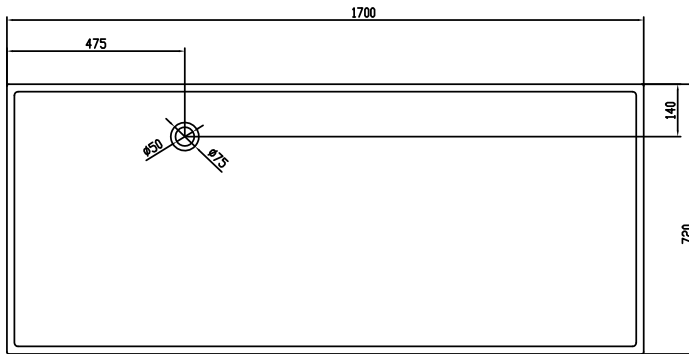

SKU: 40030006

Colour:	Matte white
Litre:	310 overflow
Size H/L/D:	55cm / 170cm / 72cm
Weight:	150kg net

Lövestad 170 bathtub details:

Classic rectangular bathtub with thin sharp edges and corners. The inside in contrast is soft and specially designed with a chaise longue shaped bottom for maximum comfort. Lövestad bathtub is available in different sizes.