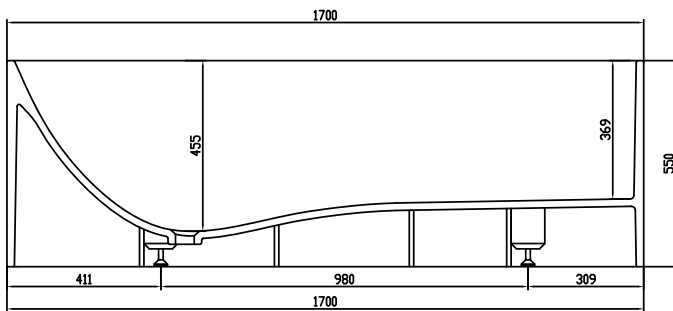

SKU: 40030006

Colour:	Matte white
Litre:	310 overflow
Size H/L/D:	55cm / 170cm / 72cm
Weight:	150kg net

Lövestad 170 bathtub details:

Classic rectangular bathtub with thin sharp edges and corners. The inside in contrast is soft and specially designed with a chaise longue shaped bottom for maximum comfort. Lövestad bathtub is available in different sizes.