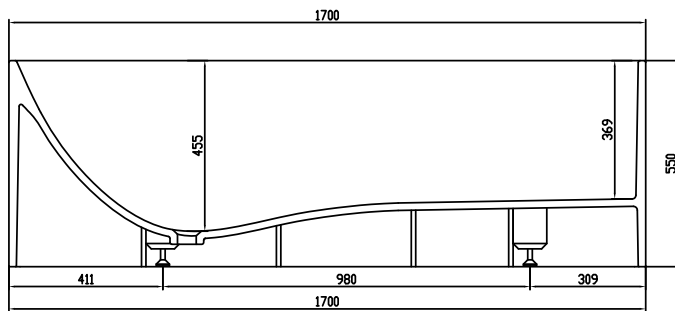

Lövestad 170 bathtub

SKU: 40030006

Colour:	Matte white
Litre:	310 overflow
Size:	55cm / 170cm / 72cm
Weight:	150kg net

Lövestad 170 bathtub details:

Please note that there may be a tolerance of ± 5 mm as all products are hand sanded.