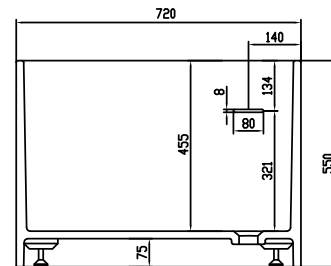

Lövestad 170 bathtub

SKU: 40030006

Colour:	Matte white
Litre:	310 overflow
Size:	55cm / 170cm / 72cm
Weight:	150kg net

Lövestad 170 bathtub details:

Please note that there may be a tolerance of ± 5 mm as all products are hand sanded.