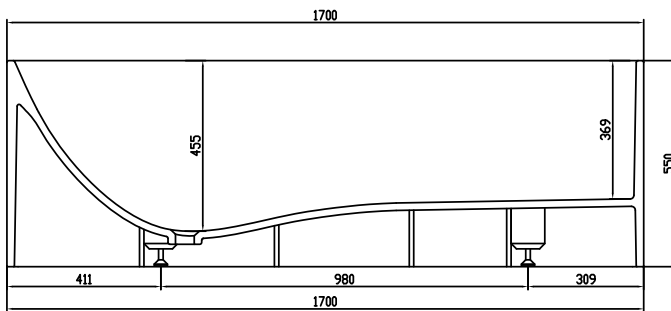

# Lövestad 170 bathtub

SKU: 40030006

<b>Colour:</b>	Matte white
<b>Litre:</b>	310 overflow
<b>Size:</b>	55cm / 170cm / 72cm
<b>Weight:</b>	150kg net

## Lövestad 170 bathtub details:

Please note that there may be a tolerance of  $\pm 5$ mm as all products are hand sanded.