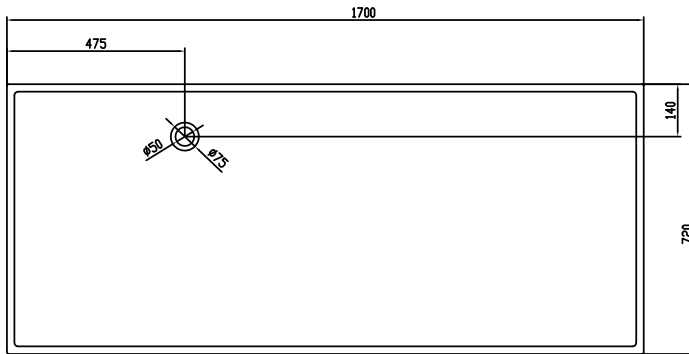

# Lövestad 170 bathtub

SKU: 40030006

<b>Colour:</b>	Matte white
<b>Litre:</b>	310 overflow
<b>Size:</b>	55cm / 170cm / 72cm
<b>Weight:</b>	150kg net

## Lövestad 170 bathtub details:

Please note that there may be a tolerance of  $\pm 5$ mm as all products are hand sanded.