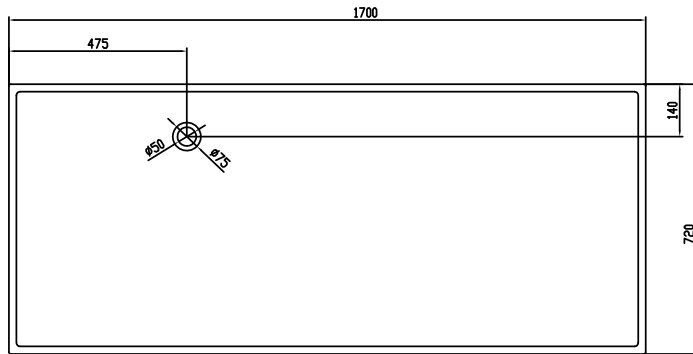

Lövestad 170 bathtub

SKU: 40030006

Colour:	Matte white
Litre:	310 overflow
Size:	55cm / 170cm / 72cm
Weight:	150kg net

Lövestad 170 bathtub details:

Please note that there may be a tolerance of ± 5 mm as all products are hand sanded.