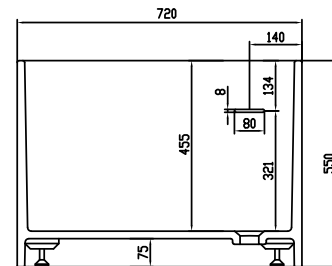

# Lövestad 170 bathtub

SKU: 40030006

<b>Colour:</b>	Matte white
<b>Litre:</b>	310 overflow
<b>Size:</b>	55cm / 170cm / 72cm
<b>Weight:</b>	150kg net

## Lövestad 170 bathtub details:

Please note that there may be a tolerance of  $\pm 5$ mm as all products are hand sanded.