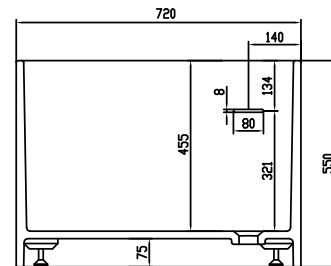

# Lövestad 170 bathtub

SKU: 40030006

**Colour:** Matte white  
**Litre:** 310 overflow  
**Size:** 55cm / 170cm / 72cm  
**Weight:** 150kg netto

## Lövestad 170 bathtub details:

Please note that there may be a tolerance of  $\pm 5$ mm as all products are hand sanded.