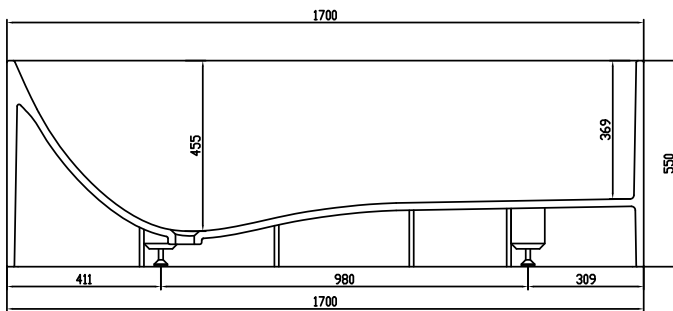

# Lövestad 170 bathtub

SKU: 40030006

**Colour:** Matte white  
**Litre:** 310 overflow  
**Size:** 55cm / 170cm / 72cm  
**Weight:** 150kg netto

## Lövestad 170 bathtub details:

Please note that there may be a tolerance of  $\pm 5$ mm as all products are hand sanded.