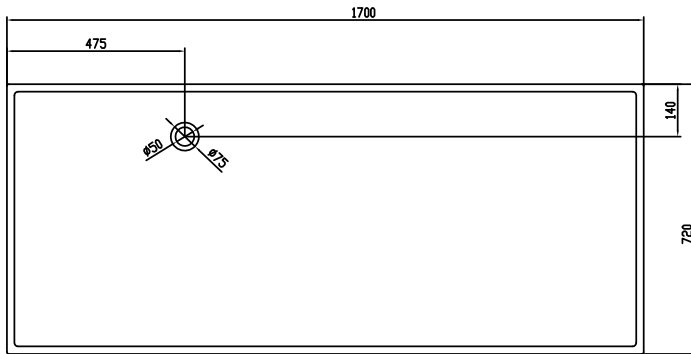

# Lövestad 170 bathtub

SKU: 40030006

**Colour:** Matte white  
**Litre:** 310 overflow  
**Size:** 55cm / 170cm / 72cm  
**Weight:** 150kg netto

## Lövestad 170 bathtub details:

Please note that there may be a tolerance of  $\pm 5$ mm as all products are hand sanded.