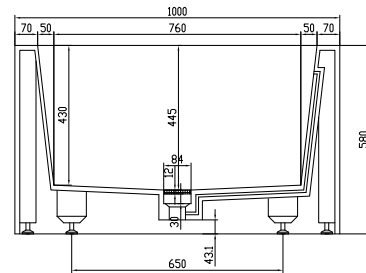

# Fredensborg large bathtub

SKU: 40030020

- Colour:** Matte white
- Litre:** 380 overflow
- Size:** 58cm / 200cm / 100cm
- Weight:** 250kg netto

**Fredensborg large bathtub details:**