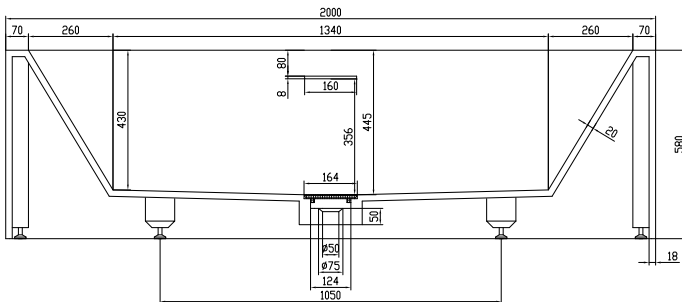

# Fredensborg large bathtub

SKU: 40030020

- Colour:** Matte white
- Litre:** 380 overflow
- Size:** 58cm / 200cm / 100cm
- Weight:** 250kg netto

**Fredensborg large bathtub details:**