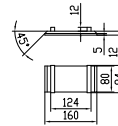

# Fredensborg large bathtub

SKU: 40030020

- Colour:** Matte white
- Litre:** 380 overflow
- Size:** 58cm / 200cm / 100cm
- Weight:** 250kg netto

**Fredensborg large bathtub details:**