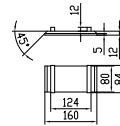

Fredensborg large bathtub

SKU: 40030020

Colour: Matte white
Litre: 380 overflow
Size: 58cm / 200cm / 100cm
Weight: 250kg netto

Fredensborg large bathtub details: