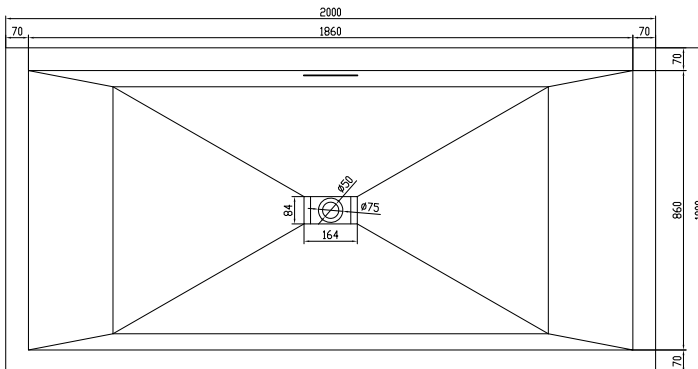

# Fredensborg large bathtub

SKU: 40030020

- Colour:** Matte white
- Litre:** 380 overflow
- Size:** 58cm / 200cm / 100cm
- Weight:** 250kg netto

**Fredensborg large bathtub details:**