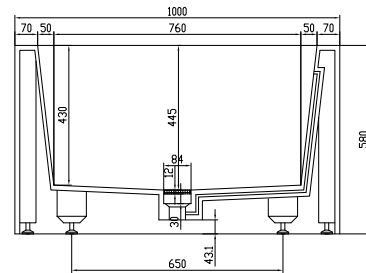

Fredensborg large bathtub

SKU: 40030020

Colour:	Matte white
Litre:	380 overflow
Size H/L/D:	58cm / 200cm / 100cm
Weight:	250kg net

Fredensborg large bathtub details:

Large freestanding bathtub from the Fredensborg series, made with slightly rounded corners for easy cleaning. The bathtub is made from matte solid Acovi® composite which is ideal for bathrooms, since it is completely pore-free and is extremely easy to maintain. This has to be ordered as bespoke product. For stock item we have it in size H/L/W 58/180/80cm.