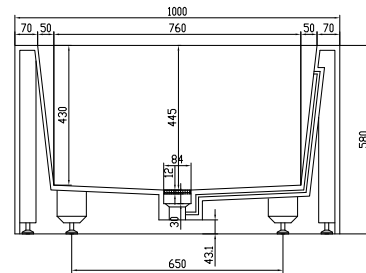

# Fredensborg large bathtub

SKU: 40030020

- Colour:** Matte white
- Litre:** 380 overflow
- Size:** 58cm / 200cm / 100cm
- Weight:** 250kg net

## Fredensborg large bathtub details: