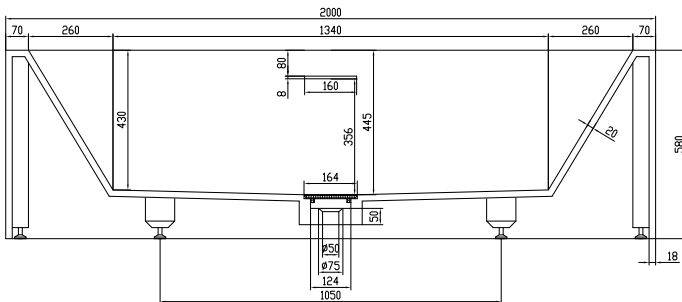

# Fredensborg large bathtub

SKU: 40030020

- Colour:** Matte white
- Litre:** 380 overflow
- Size:** 58cm / 200cm / 100cm
- Weight:** 250kg net

## Fredensborg large bathtub details: