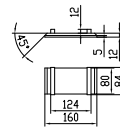

# Fredensborg large bathtub

SKU: 40030020

- Colour:** Matte white
- Litre:** 380 overflow
- Size:** 58cm / 200cm / 100cm
- Weight:** 250kg net

## Fredensborg large bathtub details: