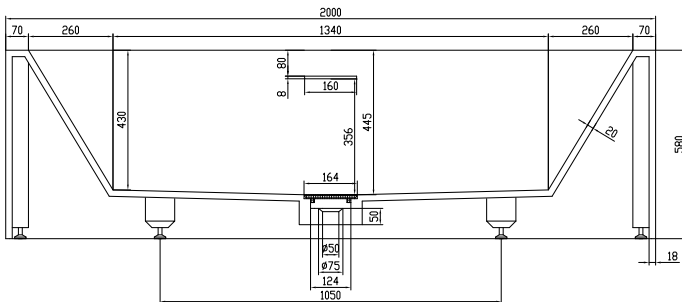

Fredensborg large bathtub

SKU: 40030020

- Colour:** Matte white
- Litre:** 380 overflow
- Size:** 58cm / 200cm / 100cm
- Weight:** 250kg net

Fredensborg large bathtub details: