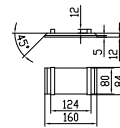

Fredensborg large bathtub

SKU: 40030020

- Colour:** Matte white
- Litre:** 380 overflow
- Size:** 58cm / 200cm / 100cm
- Weight:** 250kg net

Fredensborg large bathtub details: