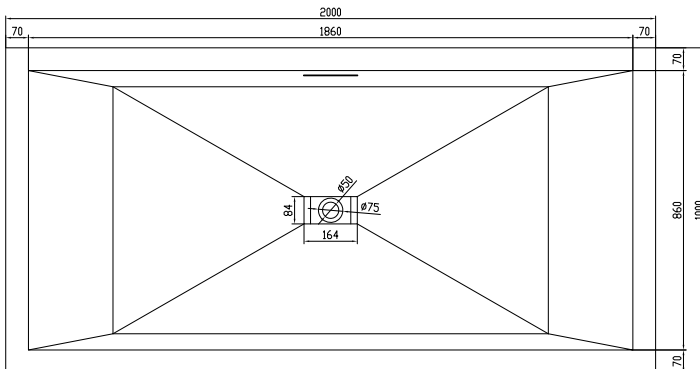

# Fredensborg large bathtub

SKU: 40030020

- Colour:** Matte white
- Litre:** 380 overflow
- Size:** 58cm / 200cm / 100cm
- Weight:** 250kg net

## Fredensborg large bathtub details: