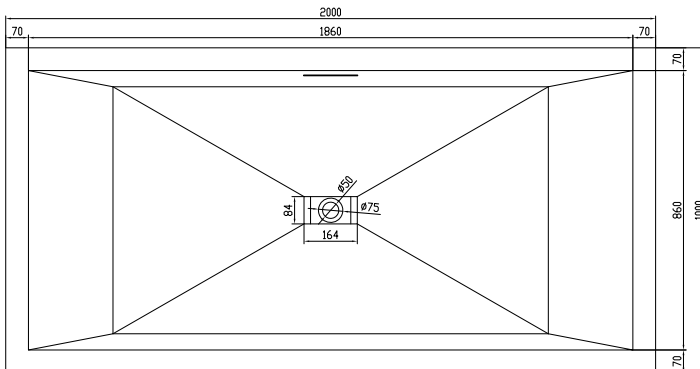

Fredensborg large bathtub

SKU: 40030020

- Colour:** Matte white
- Litre:** 380 overflow
- Size:** 58cm / 200cm / 100cm
- Weight:** 250kg net

Fredensborg large bathtub details: