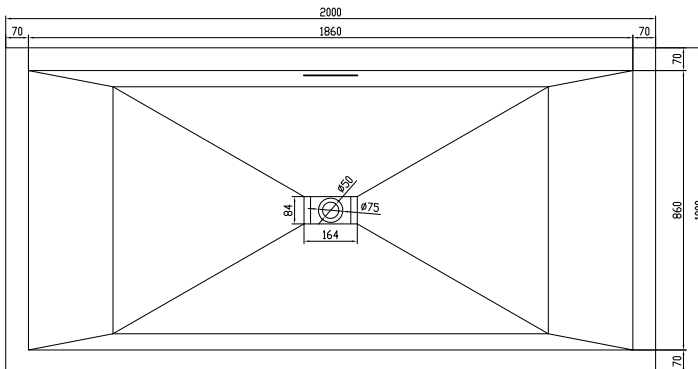

# Fredensborg large bathtub

SKU: 40030020

- Colour:** Matte white
- Litre:** 380 overflow
- Size:** 58cm / 200cm / 100cm
- Weight:** 250kg net

## Fredensborg large bathtub details: