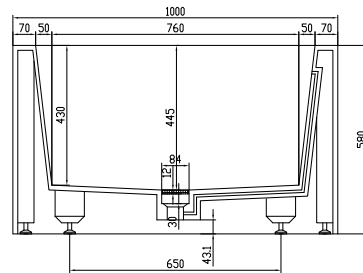

# Fredensborg large bathtub

SKU: 40030020

- Colour:** Matte white
- Litre:** 380 overflow
- Size:** 58cm / 200cm / 100cm
- Weight:** 250kg net

## Fredensborg large bathtub details: