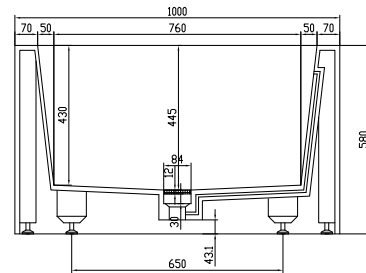

Fredensborg large bathtub

SKU: 40030020

- Colour:** Matte white
- Litre:** 380 overflow
- Size:** 58cm / 200cm / 100cm
- Weight:** 250kg net

Fredensborg large bathtub details: