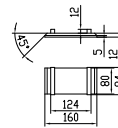

Fredensborg large bathtub

SKU: 40030020

Colour: Matte white
Litre: 380 overflow
Size: 58cm / 200cm / 100cm
Weight: 250kg netto

Fredensborg large bathtub details: