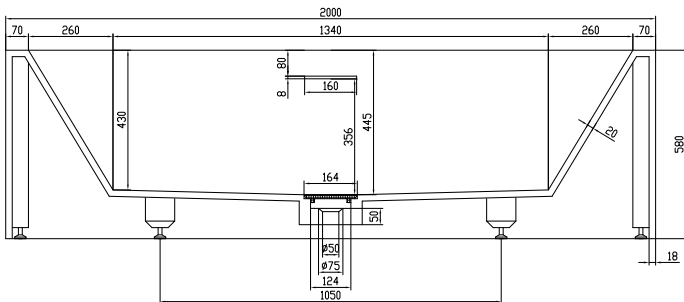

Fredensborg large bathtub

SKU: 40030020

- Colour:** Matte white
- Litre:** 380 overflow
- Size:** 58cm / 200cm / 100cm
- Weight:** 250kg netto

Fredensborg large bathtub details: