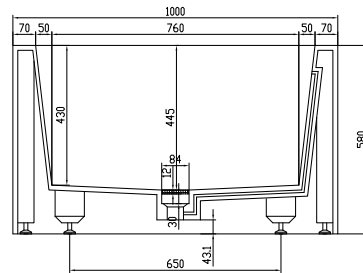

Fredensborg large bathtub

SKU: 40030020

- Colour:** Matte white
- Litre:** 380 overflow
- Size:** 58cm / 200cm / 100cm
- Weight:** 250kg netto

Fredensborg large bathtub details: