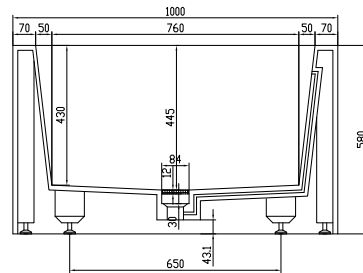

# Fredensborg large bathtub

SKU: 40030020

- Colour:** Matte white
- Litre:** 380 overflow
- Size:** 58cm / 200cm / 100cm
- Weight:** 250kg netto

## Fredensborg large bathtub details: