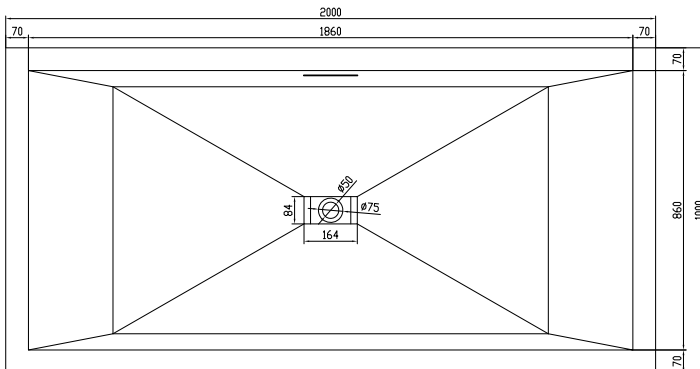

# Fredensborg large bathtub

SKU: 40030020

- Colour:** Matte white
- Litre:** 380 overflow
- Size:** 58cm / 200cm / 100cm
- Weight:** 250kg netto

## Fredensborg large bathtub details: