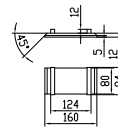

# Fredensborg large bathtub

SKU: 40030020

- Colour:** Matte white
- Litre:** 380 overflow
- Size:** 58cm / 200cm / 100cm
- Weight:** 250kg netto

## Fredensborg large bathtub details: