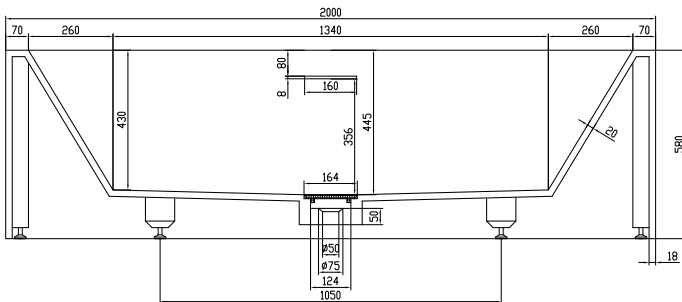

# Fredensborg large bathtub

SKU: 40030020

- Colour:** Matte white
- Litre:** 380 overflow
- Size:** 58cm / 200cm / 100cm
- Weight:** 250kg netto

## Fredensborg large bathtub details: