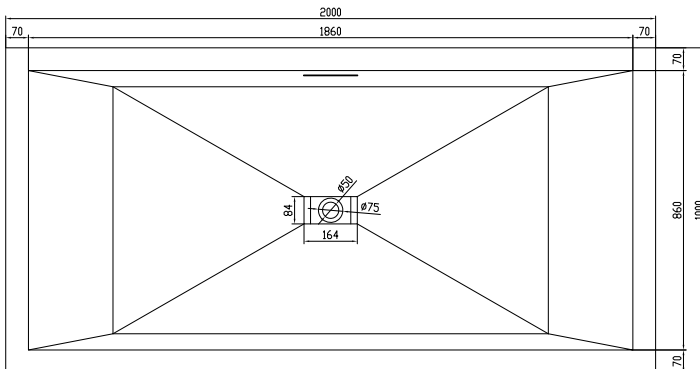

Fredensborg large bathtub

SKU: 40030020

- Colour:** Matte white
- Litre:** 380 overflow
- Size:** 58cm / 200cm / 100cm
- Weight:** 250kg netto

Fredensborg large bathtub details: