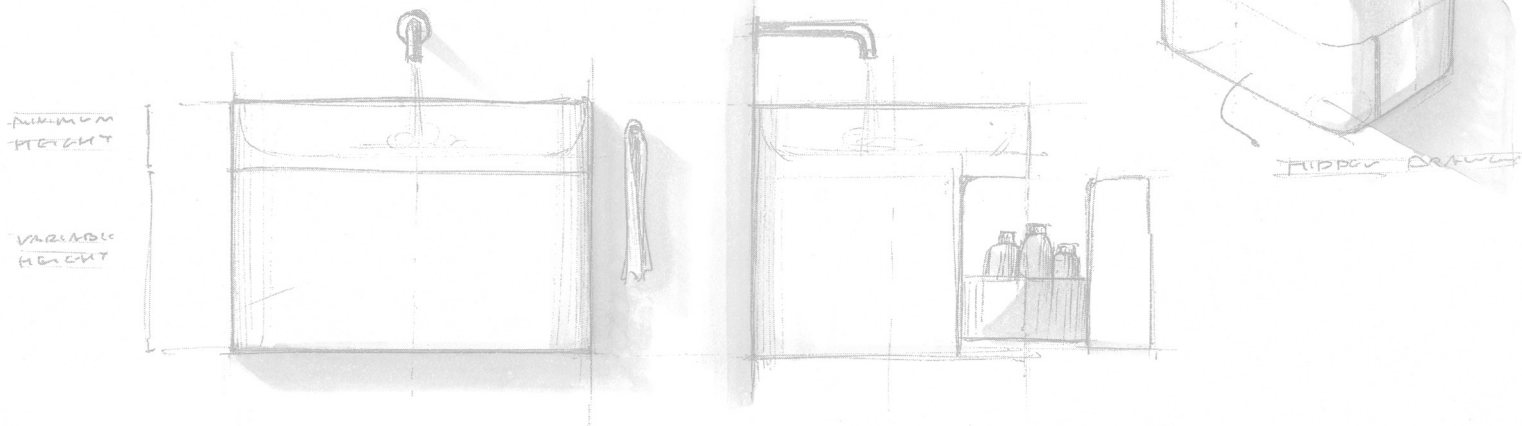

In combining their german roots with global influences they aim to challenge themselves to create fresh, innovative and beautiful design projects.

WASH BASIN + CABINET

SEPARATE...

INTEGRATED...

Yuno has together with Copenhagen Bath designed a series of basins in the unique Nordic style characterized by simplicity, minimalism and functionality.

The soft rounded corners and an inner smooth design, stands in beautiful contrast to the outer sharp and straight edges, and makes the series both aesthetic and practical, which characterize good design.

The YUNO series in matte white Acovi® composite, include wall mounted wash basins with drawer (CA) and without drawer (WA), and also a table mounted model (TA). Acovi® composite is ideal for bathrooms, since it is completely pore-free, and the smooth designed bowl makes it extremely easy to maintain.