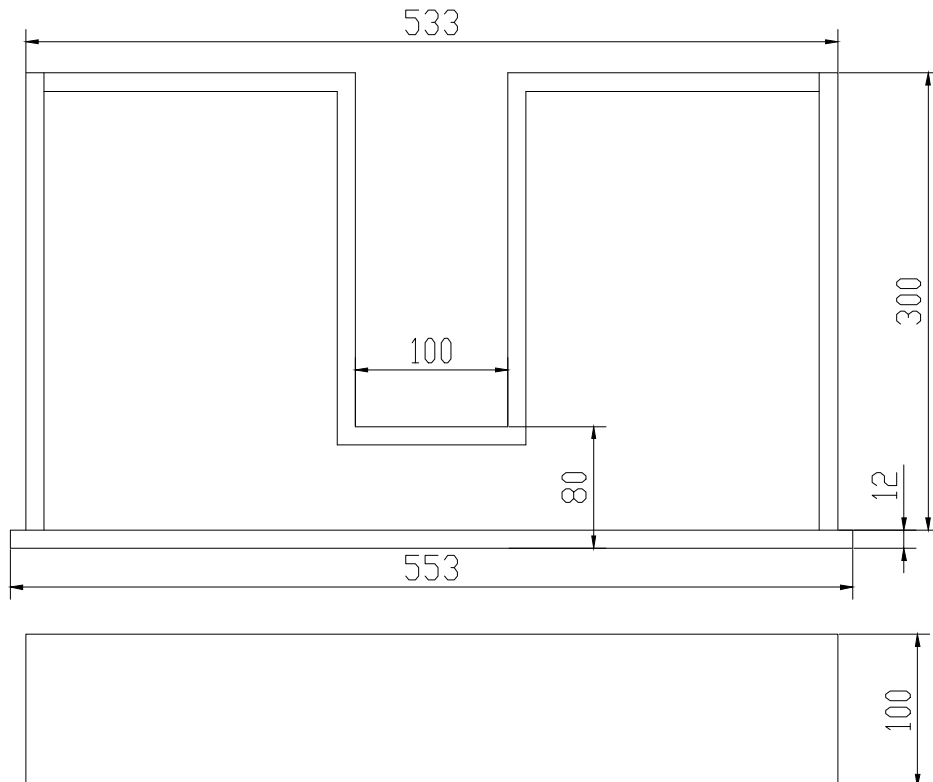

Nexø 120 låda

SKU: 40040065

Färg:	Matt vit
Storlek:	10cm / 55cm / 30cm
Vikt:	8kg netto

Nexø 120 låda Detaljer:

This inner drawer is an additional option for Nexø 120. The drawer is made of matt white Acovi, with push-open function.