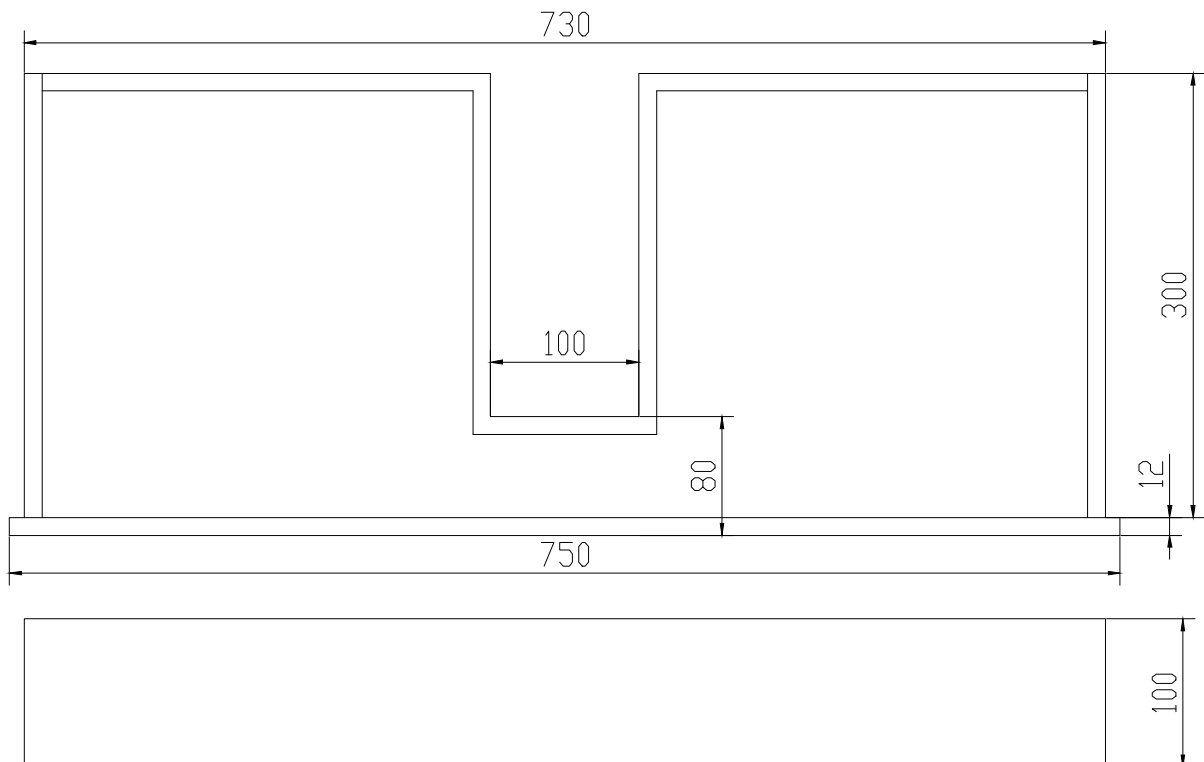

Nexø 80 låda

SKU: 40040066

Färg:	Matt vit
Storlek:	10cm / 75cm / 30cm
Vikt:	10kg netto

Nexø 80 låda Detaljer:

This inner drawer is an additional option for Nexø 80. The drawer is made of matt white Acovi, with push-open function.