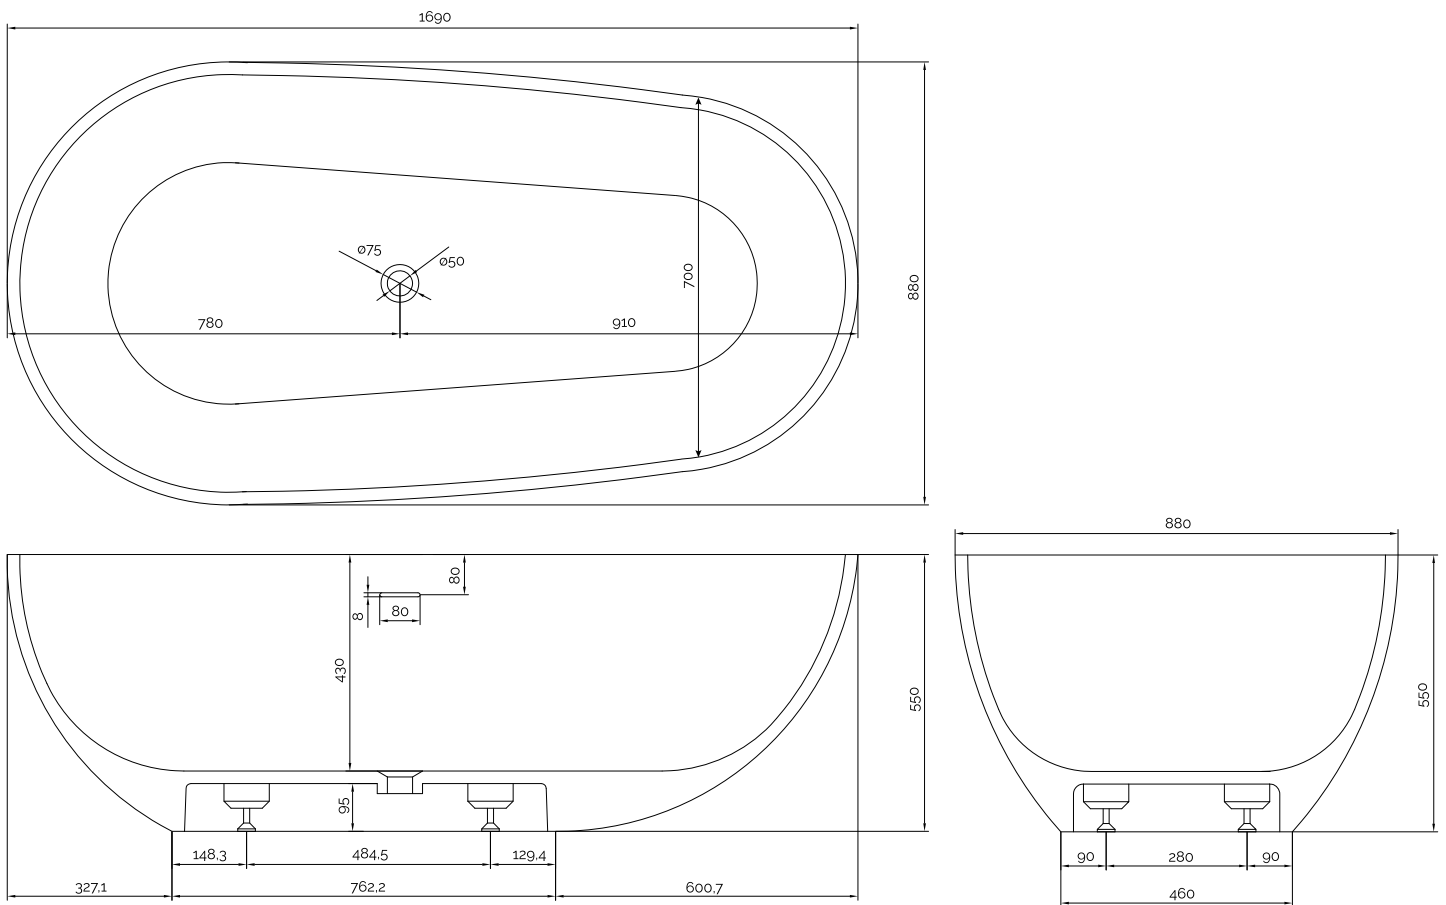

Hammershus svart

SKU: 40030057

Färg: Mat sort
Storlek: 55cm / 169cm / 88cm
Vikt: 165kg netto

Hammershus svart Detaljer:

Please note that there may be a tolerance of ± 5 mm as all products are hand sanded.