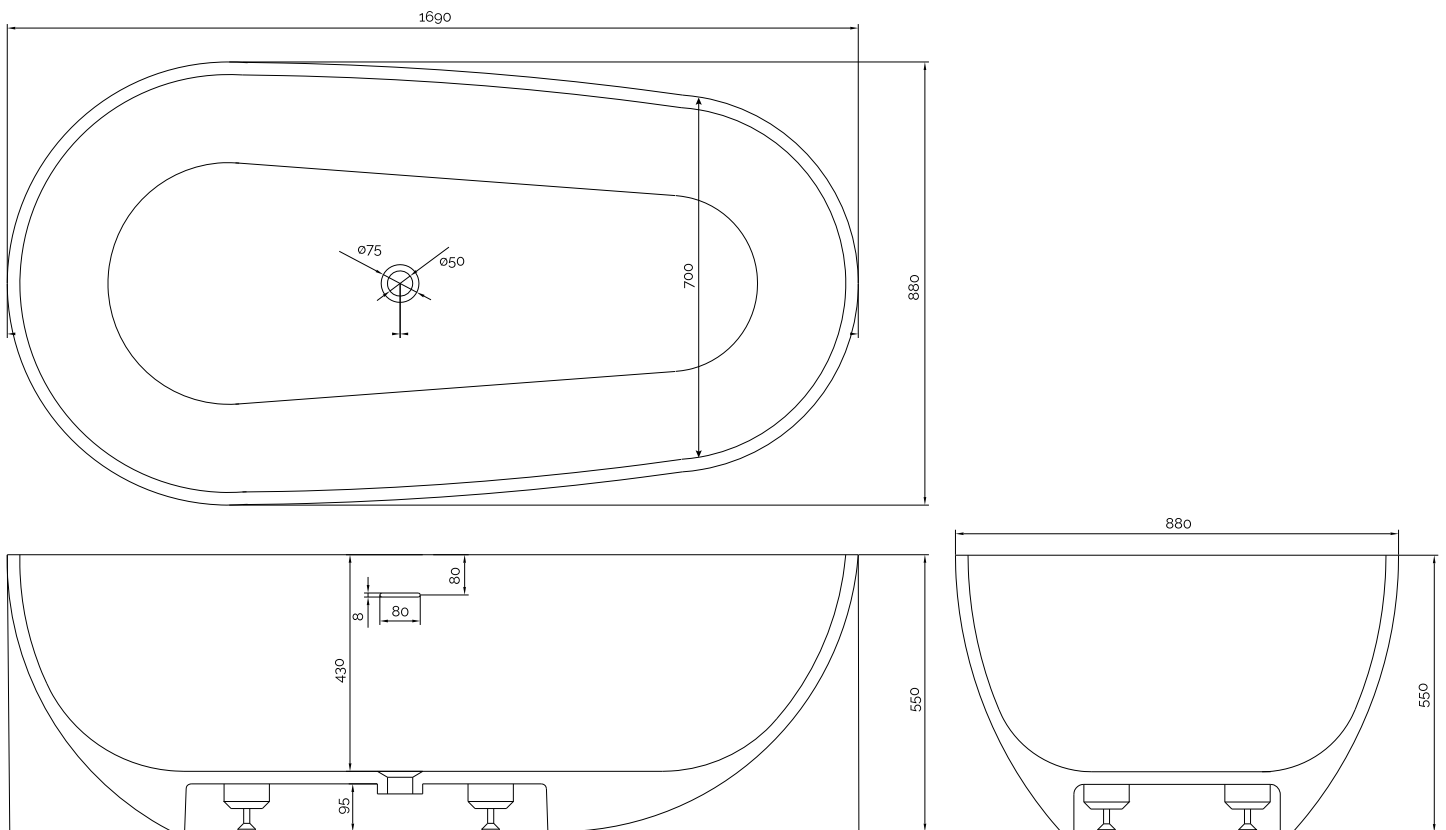

Helsinki badkar

SKU: 40030058

Färg:
Liter: 300 bräddavlopp
Storlek: 55cm / 169cm / 88cm
Vikt: 165kg netto

Helsinki badkar Detaljer:

Please note that there may be a tolerance of ± 5 mm as all products are hand sanded.