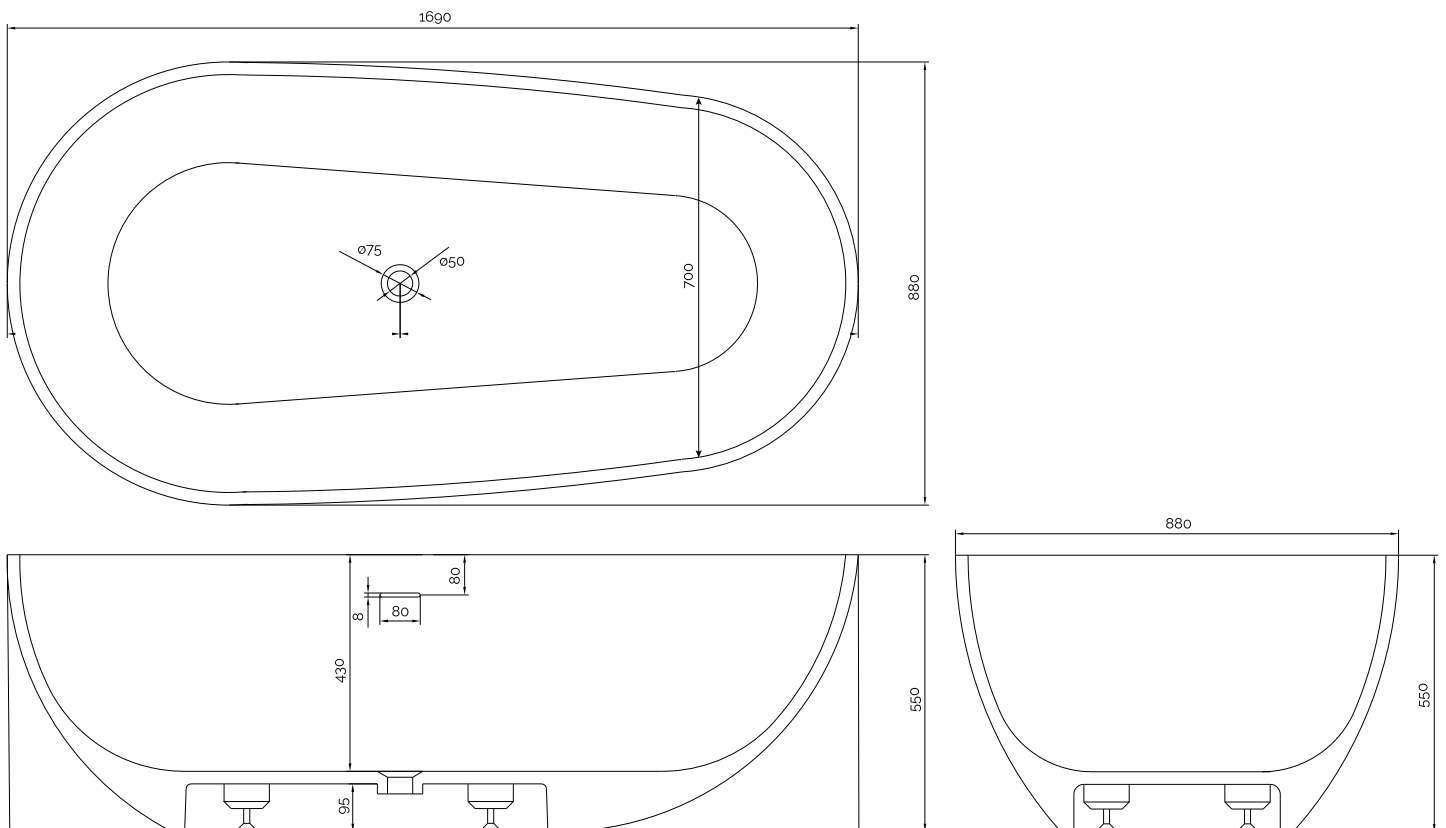

Helsinki badkar

SKU: 40030058

Färg:
Liter: 300 bräddavlopp
Storlek: 55cm / 169cm / 88cm
Vikt: 165kg netto

Helsinki badkar Detaljer:

Please note that there may be a tolerance of ± 5 mm as all products are hand sanded.