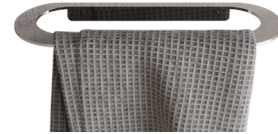

# ESSENTIALS

TIME FOR YOU

CB 100

---

COLLECTION

Toilet brush stainless steel

Chrome, matte black, matte white  
48cm / 7,5cm / 9cm

CB 100

COLLECTION

Paper holder stainless steel  
Chrome, matte black, matte white  
2,5cm / 17cm / 9,7cm

CB 100

COLLECTION

Robe hanger stainless steel  
Chrome, matte black, matte white  
10,2cm / 3cm / 4,3cm

CB 100  
COLLECTION

Shelf stainless steel  
Chrome, matte black, matte white  
6,2cm / 40cm / 11cm

CB 100  
COLLECTION

Towel holder stainless steel  
Chrome, matte black, matte white  
2,3cm / 60cm / 7,8cm

CB 100  
COLLECTION

Towel holder stainless steel  
Chrome, matte black, matte white  
2,3cm / 28cm / 10,3cm

CB 100

COLLECTION

Shelf stainless steel

Chrome, matte black, matte white

6,2cm / 40cm / 11cm

CB 200  
COLLECTION

Towel holder stainless steel